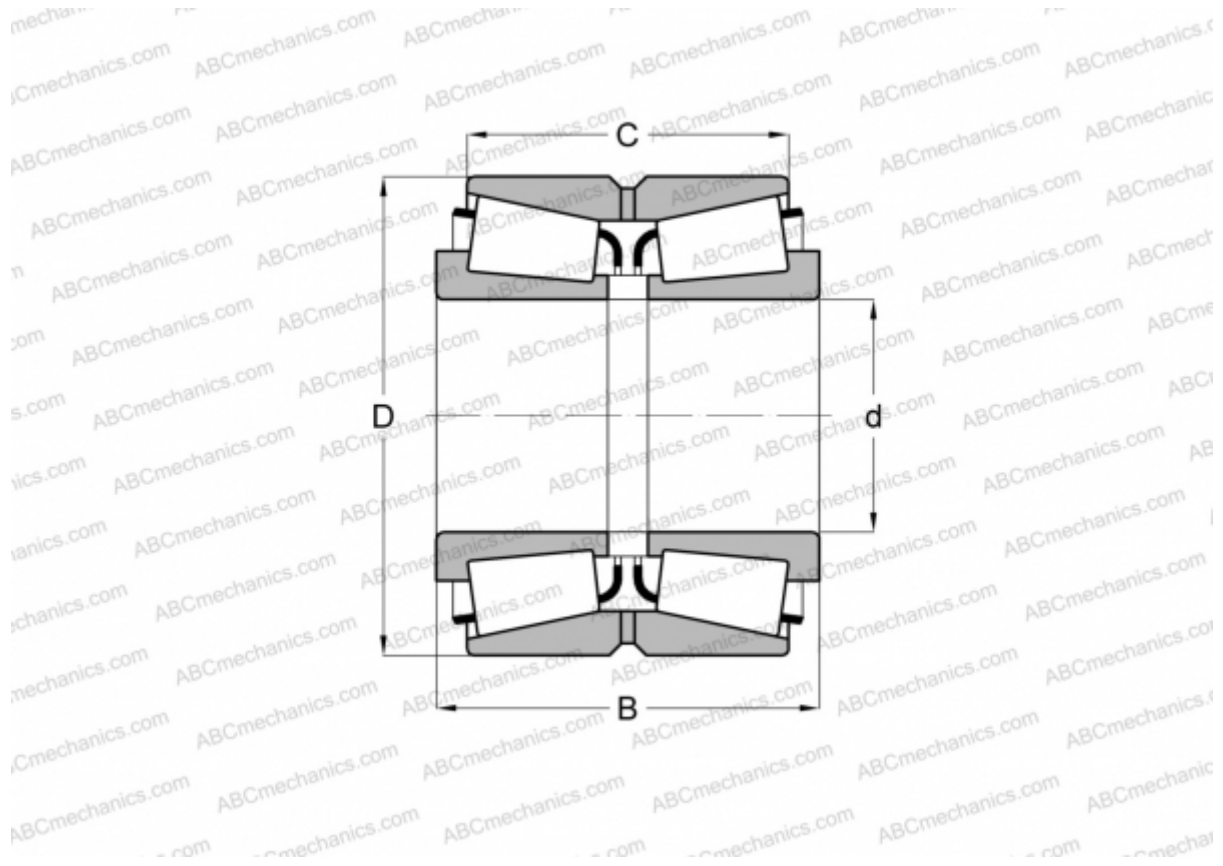

33251/33462D TIMKEN

Tapered roller bearings

TYPE: Roller bearings, Tapered, Double row, Type TDO, double outer ring

Technical specification

DIMENSIONS, MM

d	63,500
D	117,475
B	66,675
C	53,975

WEIGHT, KG 3,180