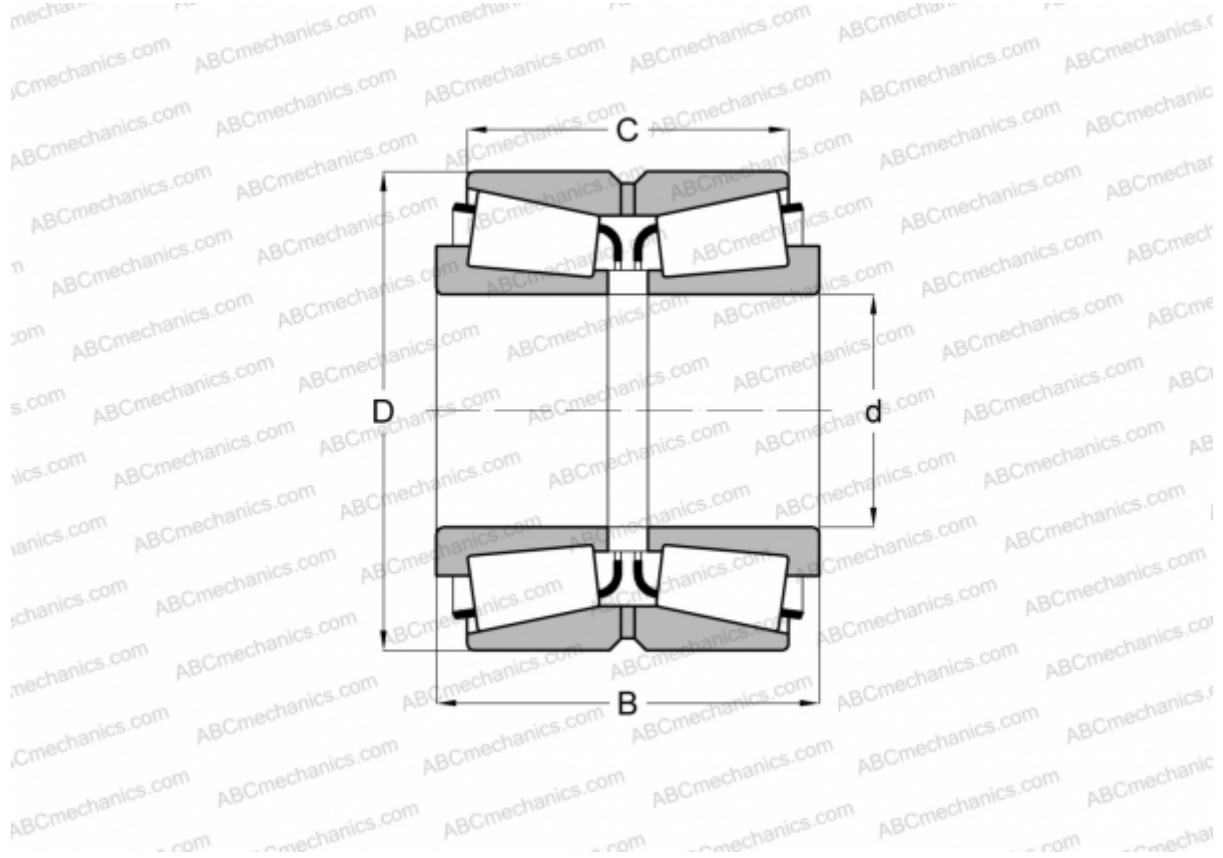

## 483/472D TIMKEN

Tapered roller bearings

TYPE: Roller bearings, Tapered, Double row, Type TDO, double outer ring

### Technical specification

#### DIMENSIONS, MM

d	63,500
D	120,000
B	65,090
C	53,975

**WEIGHT, KG** 3,250

**MANUFACTURER** [TIMKEN](#)