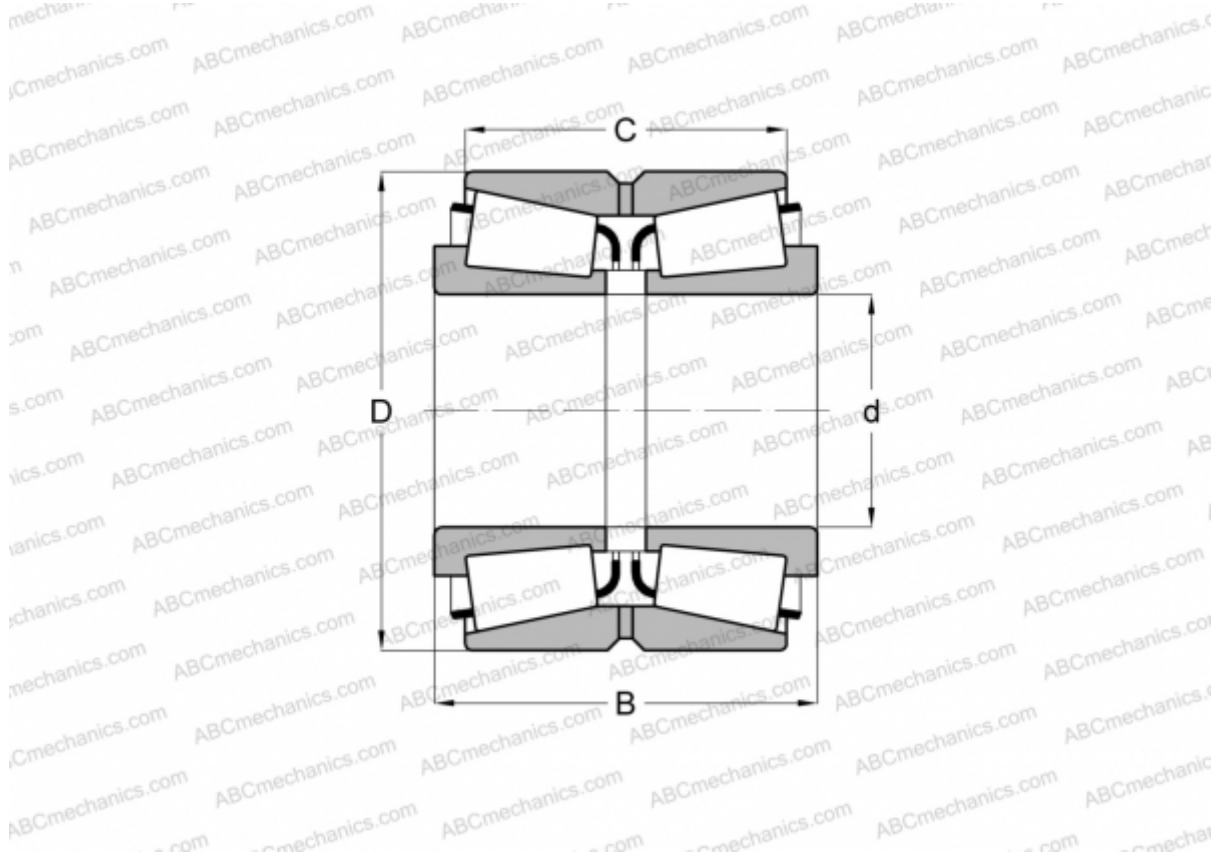

33262/33462D TIMKEN

Tapered roller bearings

TYPE: Roller bearings, Tapered, Double row, Type TDO, double outer ring

Technical specification

DIMENSIONS, MM

d	66,675
D	117,475
B	66,675
C	53,975

WEIGHT, KG 2,950