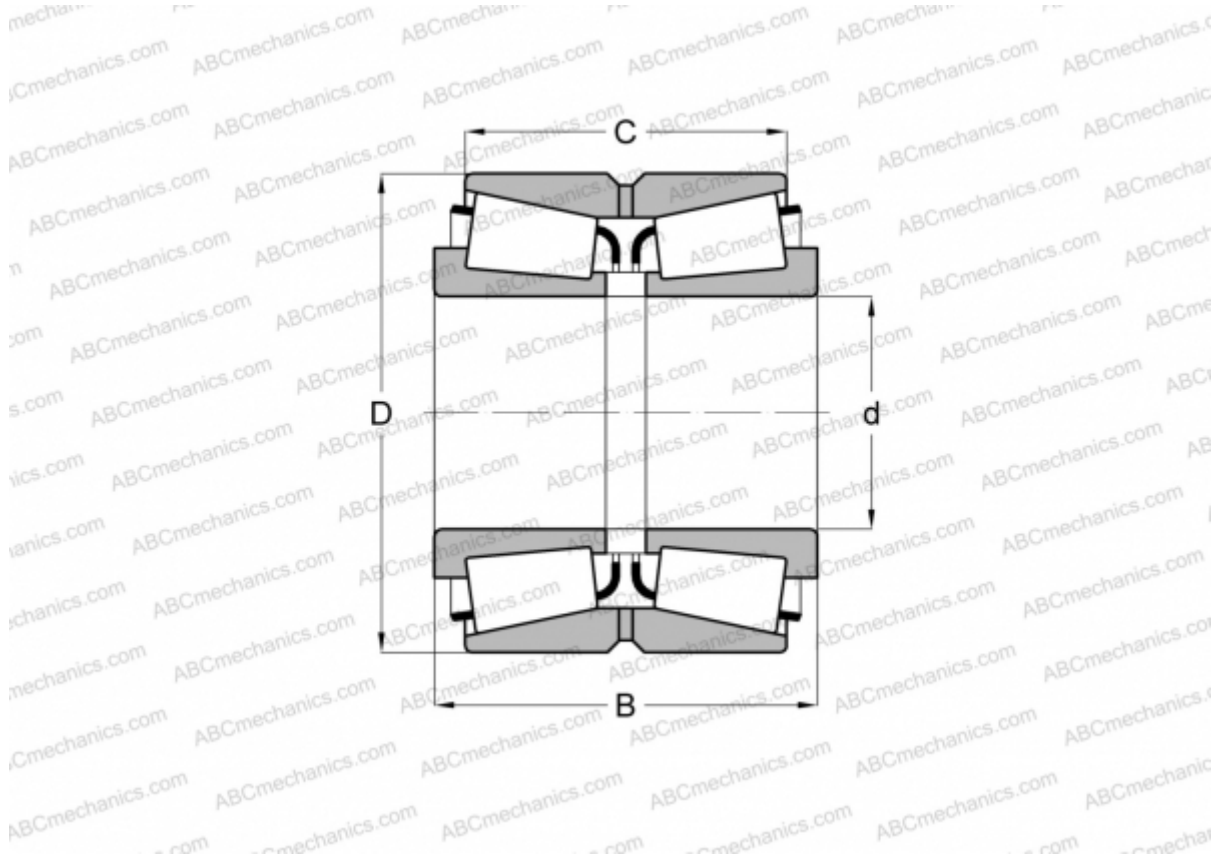

399AS/394D TIMKEN

Tapered roller bearings

TYPE: Roller bearings, Tapered, Double row, Type TDO, double outer ring

Technical specification

DIMENSIONS, MM

d	68,262
D	110,000
B	52,388
C	46,038

WEIGHT, KG 1,650