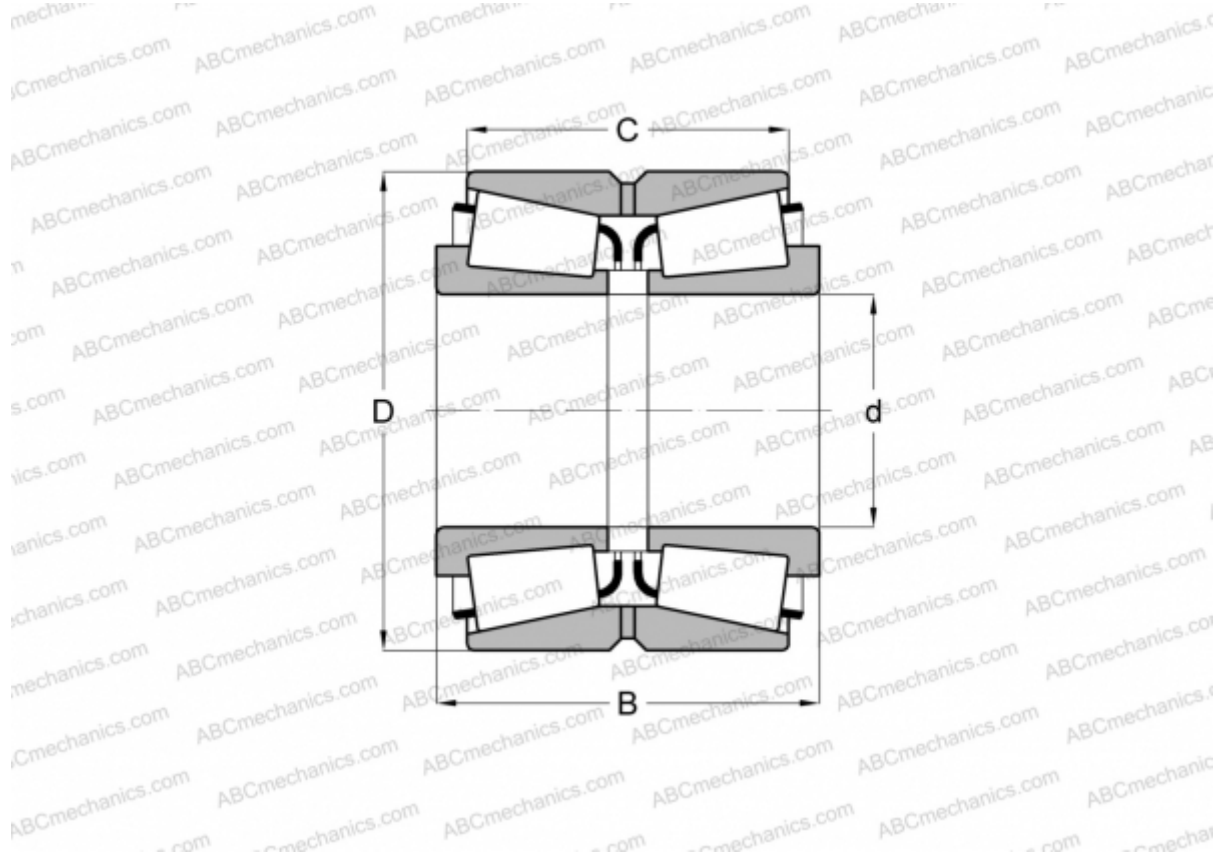

560-S/552D TIMKEN

Tapered roller bearings

TYPE: Roller bearings, Tapered, Double row, Type TDO, double outer ring

Technical specification

DIMENSIONS, MM

d	68,262
D	123,825
B	79,375
C	63,500

WEIGHT, KG 3,790