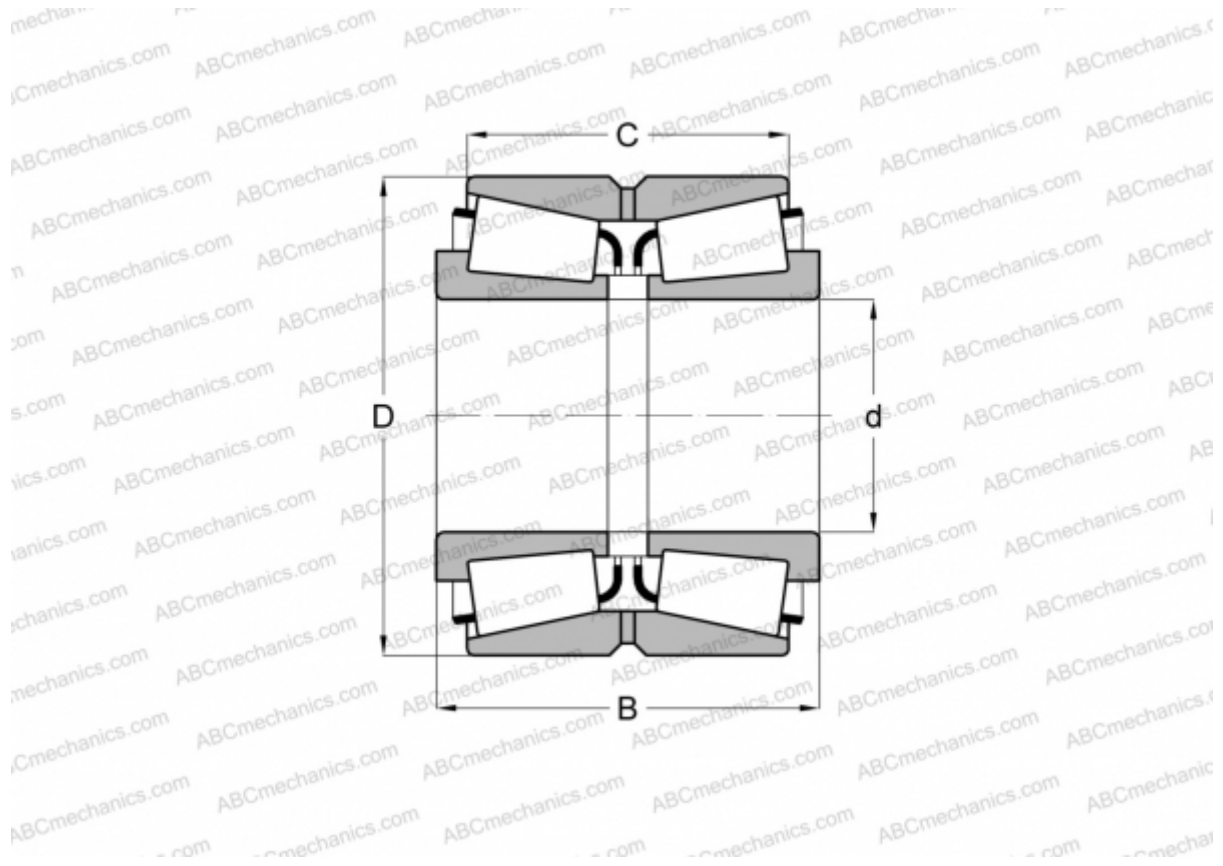

29675/29622D TIMKEN

Tapered roller bearings

TYPE: Roller bearings, Tapered, Double row, Type TDO, double outer ring

Technical specification

DIMENSIONS, MM

d	69,850
D	114,287
B	58,738
C	46,038

WEIGHT, KG 2,200