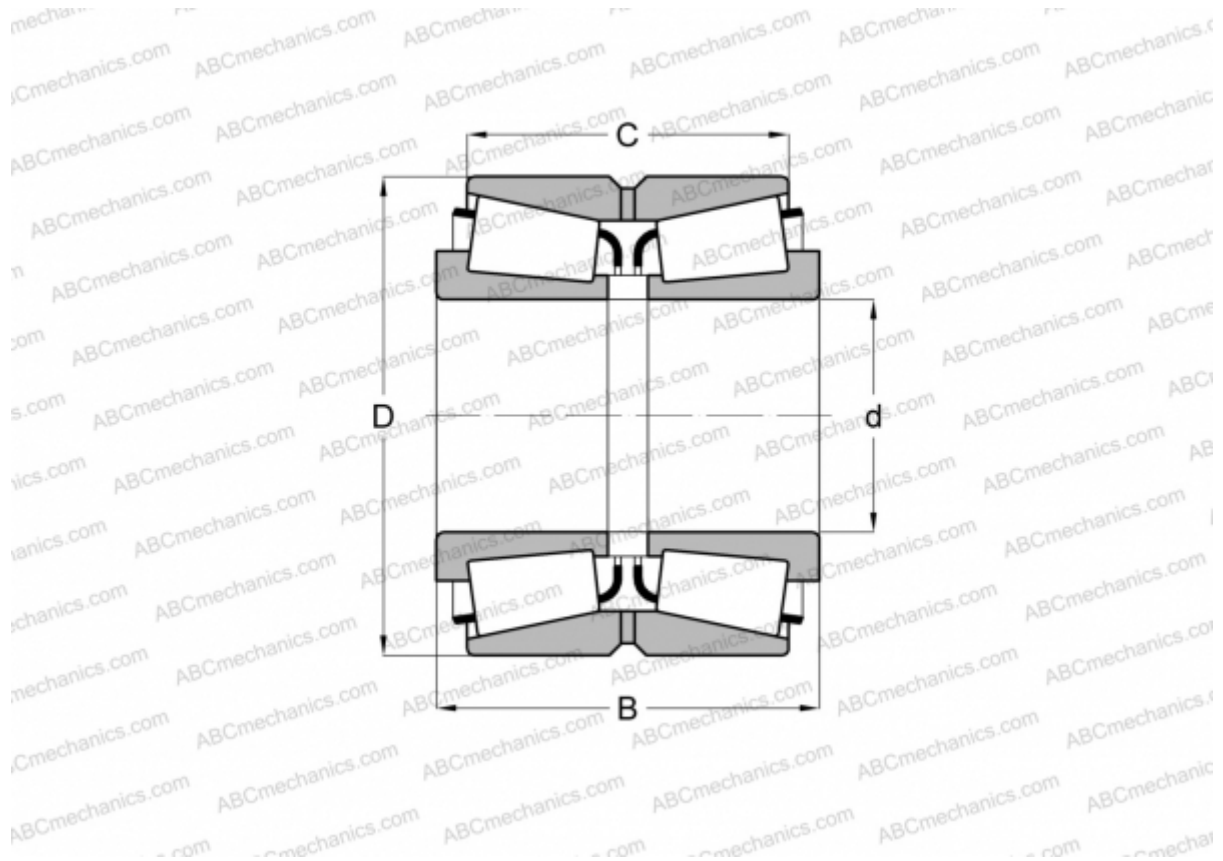

33275/33462D TIMKEN

Tapered roller bearings

TYPE: Roller bearings, Tapered, Double row, Type TDO, double outer ring

Technical specification

DIMENSIONS, MM

d	69,850
D	117,475
B	66,675
C	53,975

WEIGHT, KG 2,810