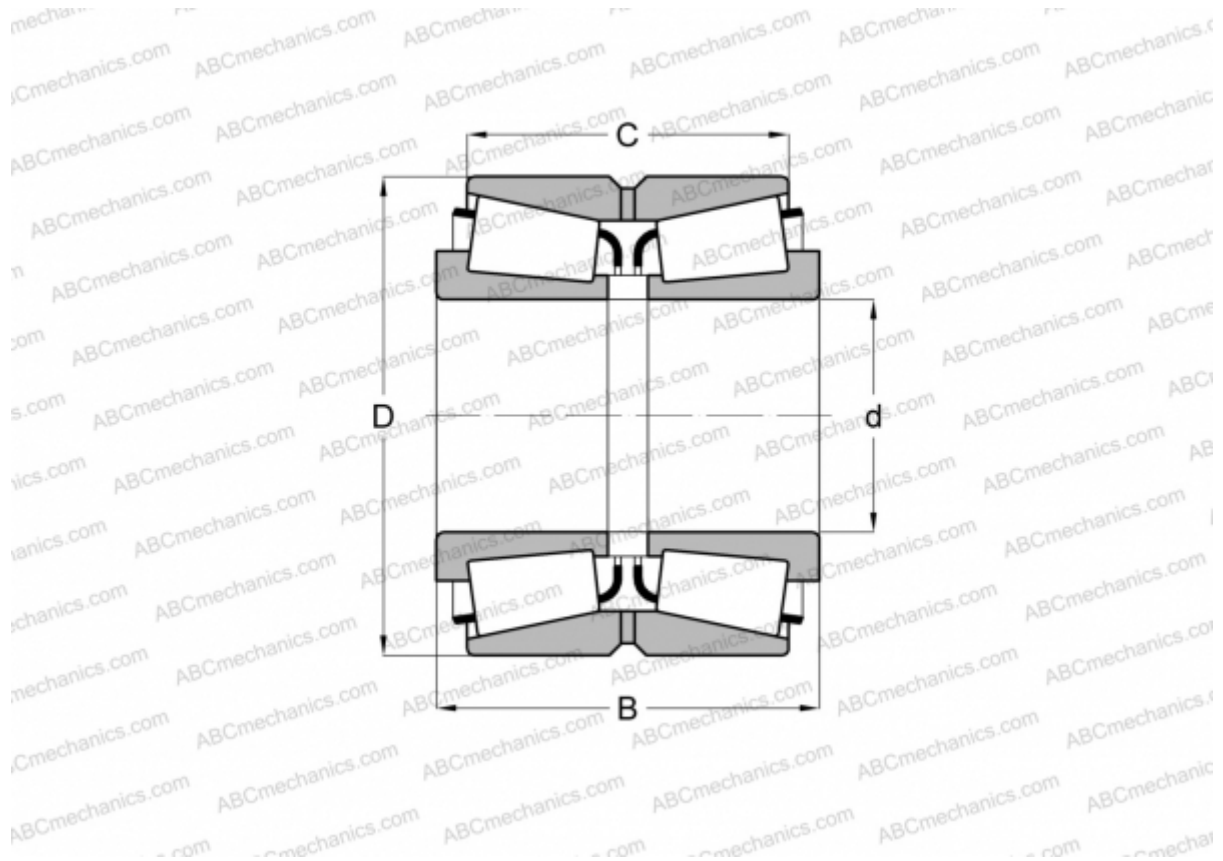

835/834D TIMKEN

Tapered roller bearings

TYPE: Roller bearings, Tapered, Double row, Type TDO, double outer ring

Technical specification

DIMENSIONS, MM

d	69,850
D	171,450
B	125,412
C	100,012

WEIGHT, KG 14,370