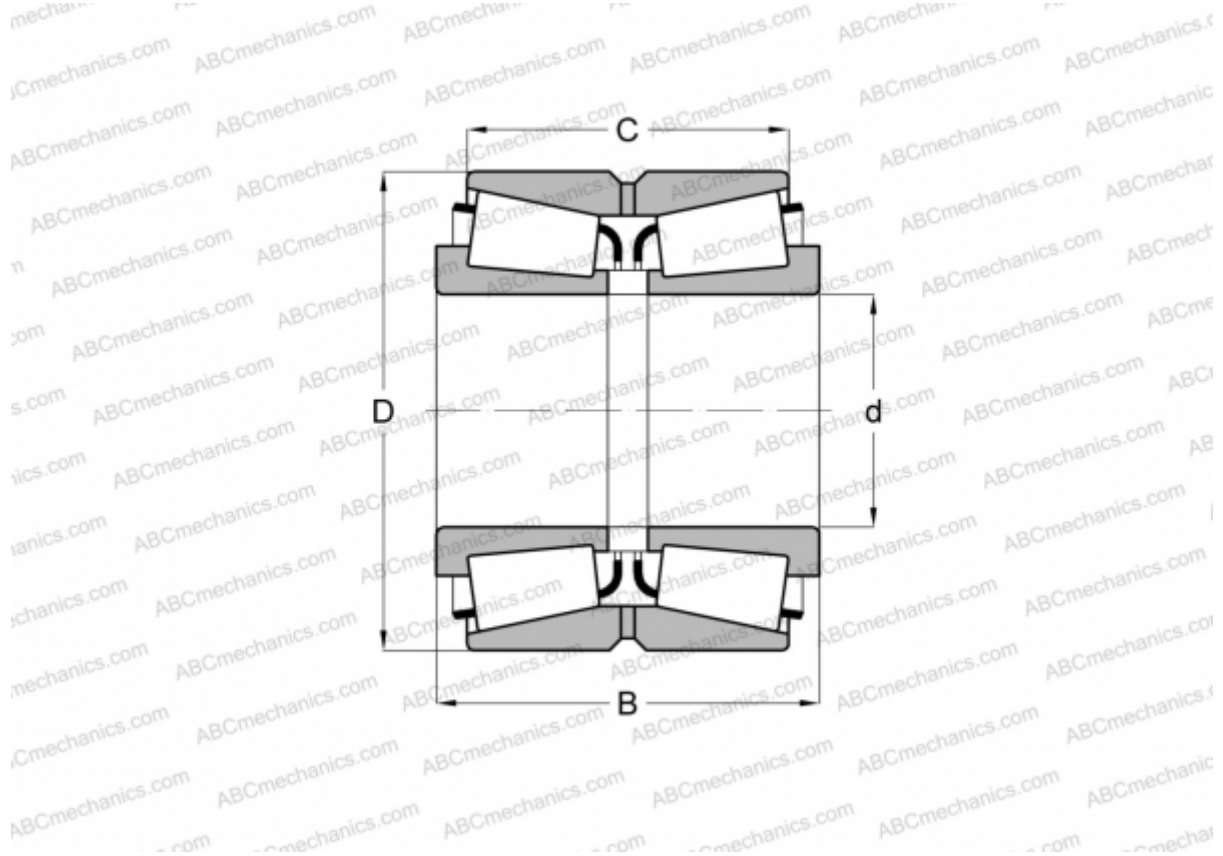

484/472D TIMKEN

Tapered roller bearings

TYPE: Roller bearings, Tapered, Double row, Type TDO, double outer ring

Technical specification

DIMENSIONS, MM

| | |
|---|---------|
| d | 70,000 |
| D | 120,000 |
| B | 65,090 |
| C | 53,975 |

WEIGHT, KG 2,930

MANUFACTURER [TIMKEN](#)