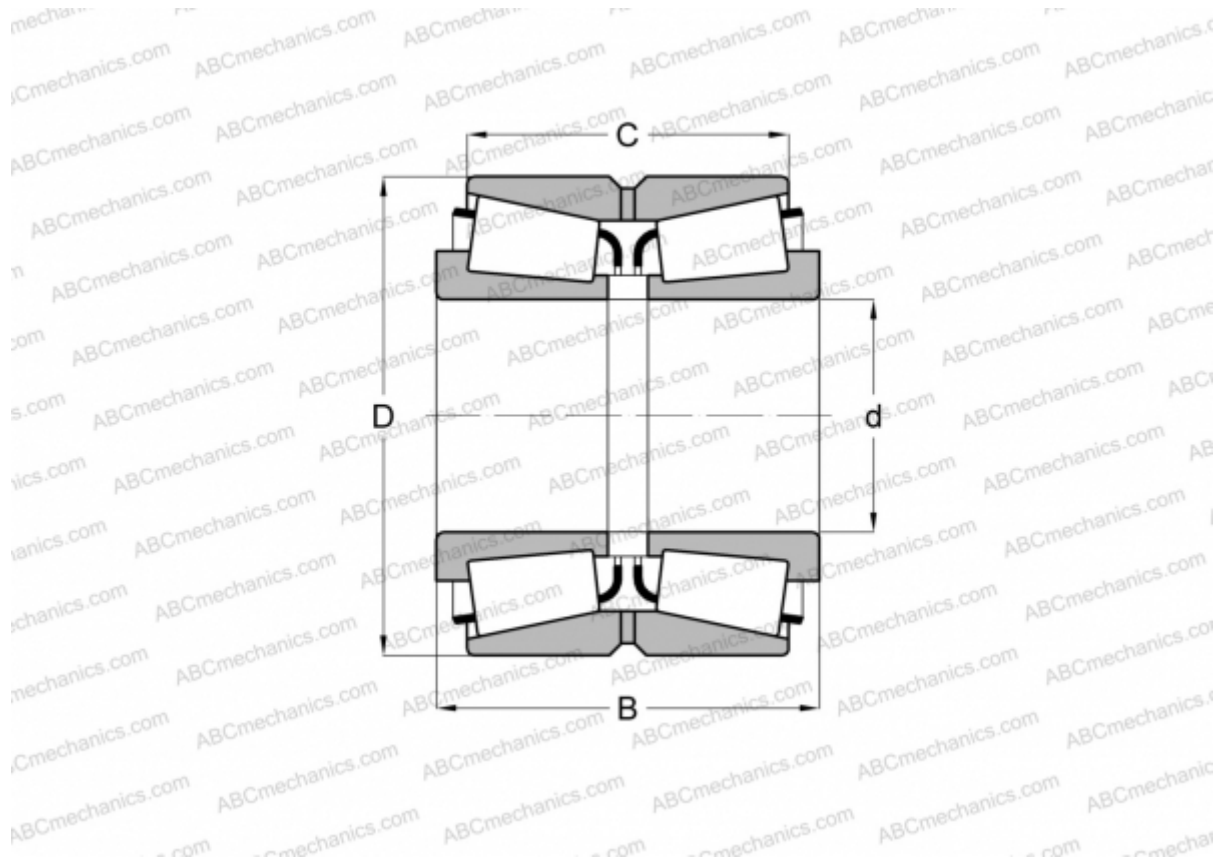

567A/563D TIMKEN

Tapered roller bearings

TYPE: Roller bearings, Tapered, Double row, Type TDO, double outer ring

Technical specification

DIMENSIONS, MM

d	71,437
D	127,000
B	80,962
C	65,088

WEIGHT, KG 4,020

MANUFACTURER [TIMKEN](#)