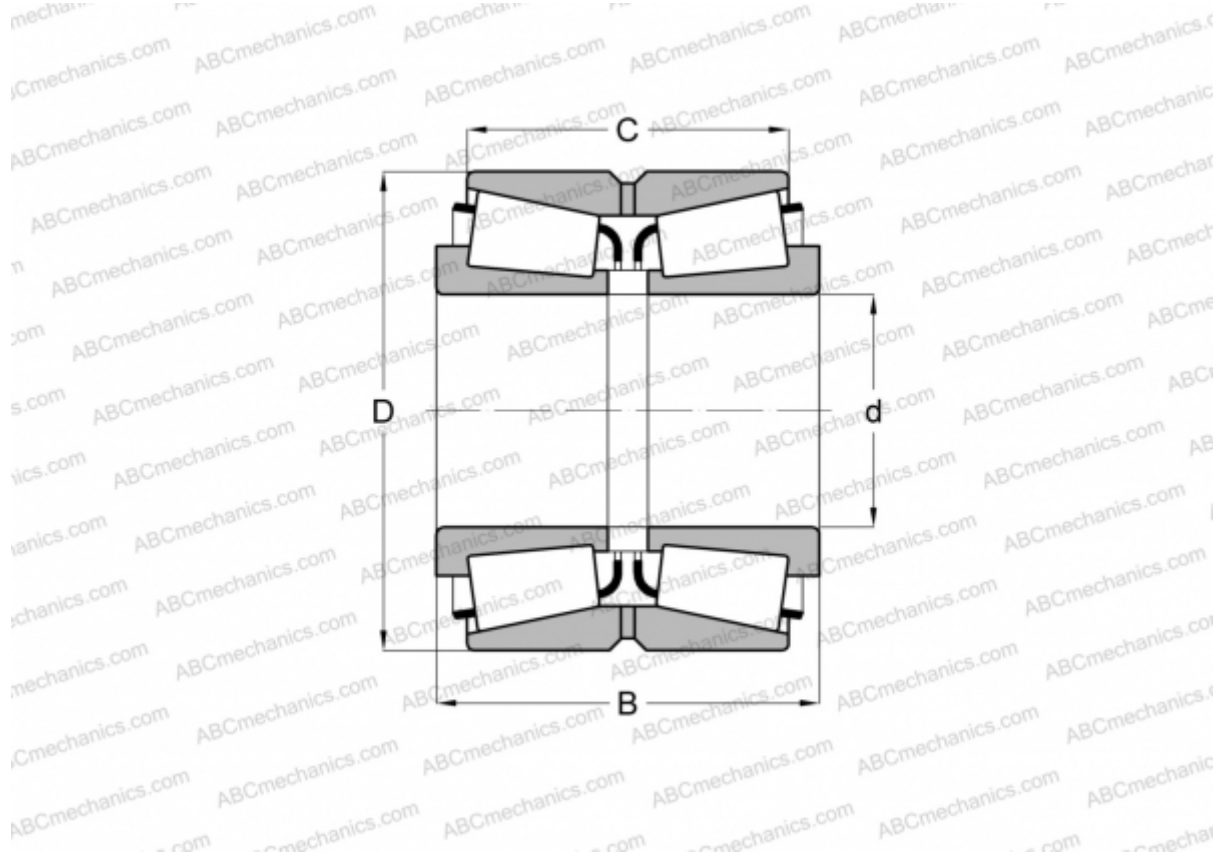

29685/29622D TIMKEN

Tapered roller bearings

TYPE: Roller bearings, Tapered, Double row, Type TDO, double outer ring

Technical specification

DIMENSIONS, MM

d	73,025
D	114,287
B	58,738
C	46,038

WEIGHT, KG 2,060