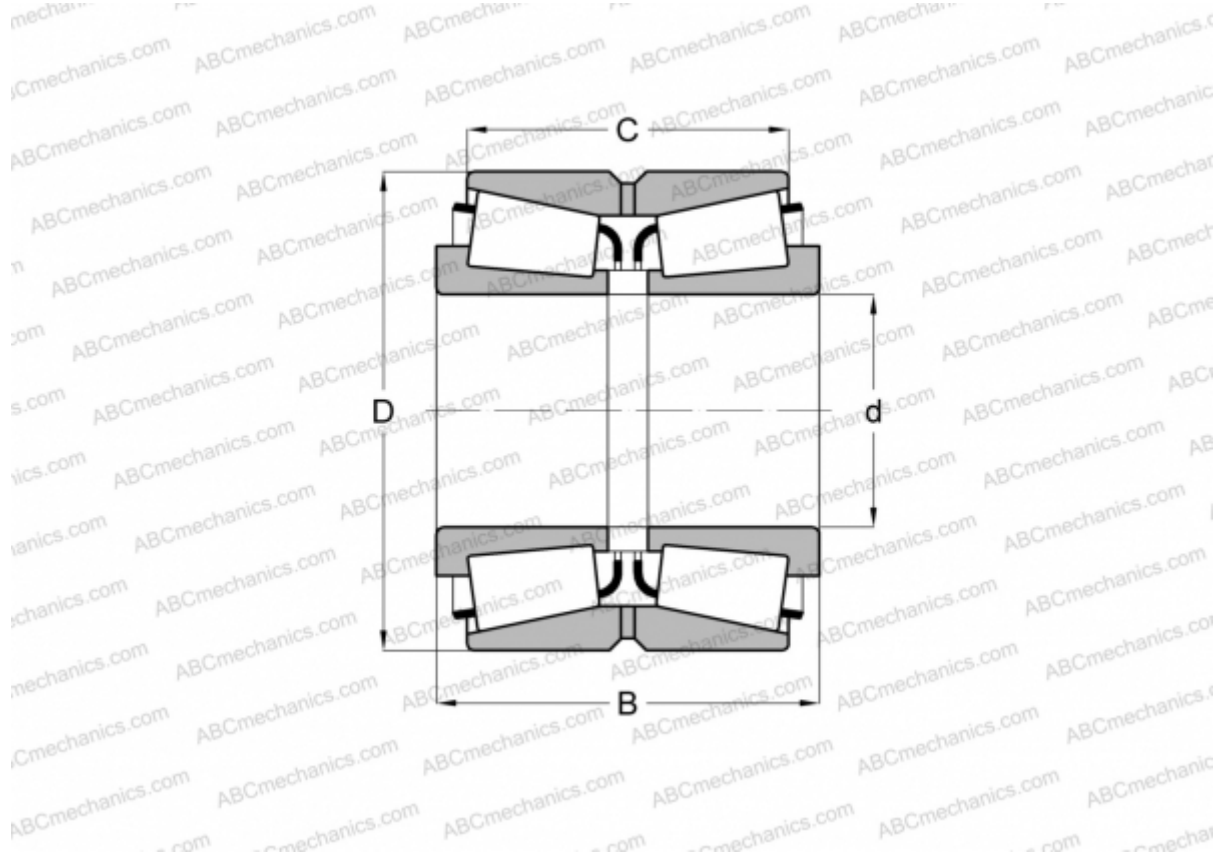

34300/34478D TIMKEN

Tapered roller bearings

TYPE: Roller bearings, Tapered, Double row, Type TDO, double outer ring

Technical specification

DIMENSIONS, MM

d	76,200
D	121,442
B	52,390
C	38,100

WEIGHT, KG 1,980