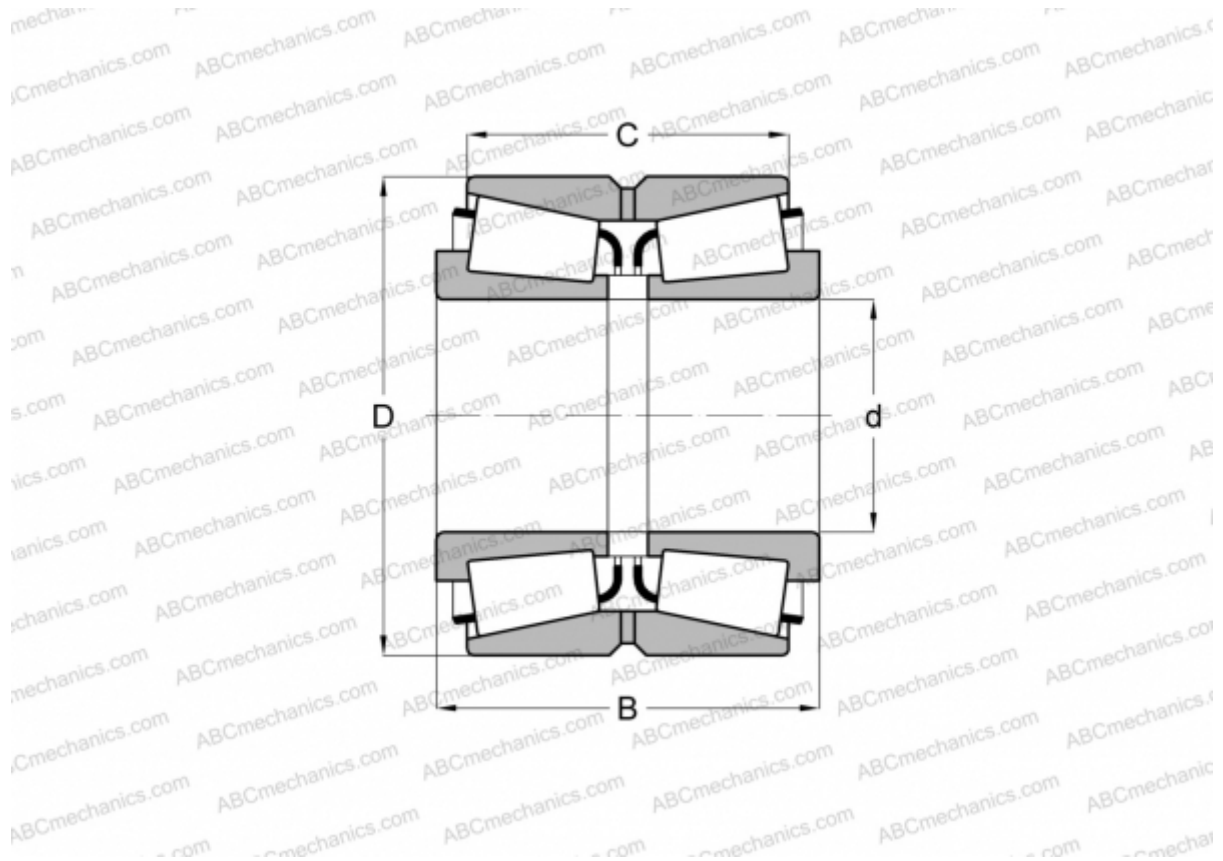

## 34301/34478D TIMKEN

Tapered roller bearings

TYPE: Roller bearings, Tapered, Double row, Type TDO, double outer ring

### Technical specification

#### DIMENSIONS, MM

d	76,200
D	121,442
B	52,390
C	38,100

**WEIGHT, KG** 1,960

**MANUFACTURER** [TIMKEN](#)