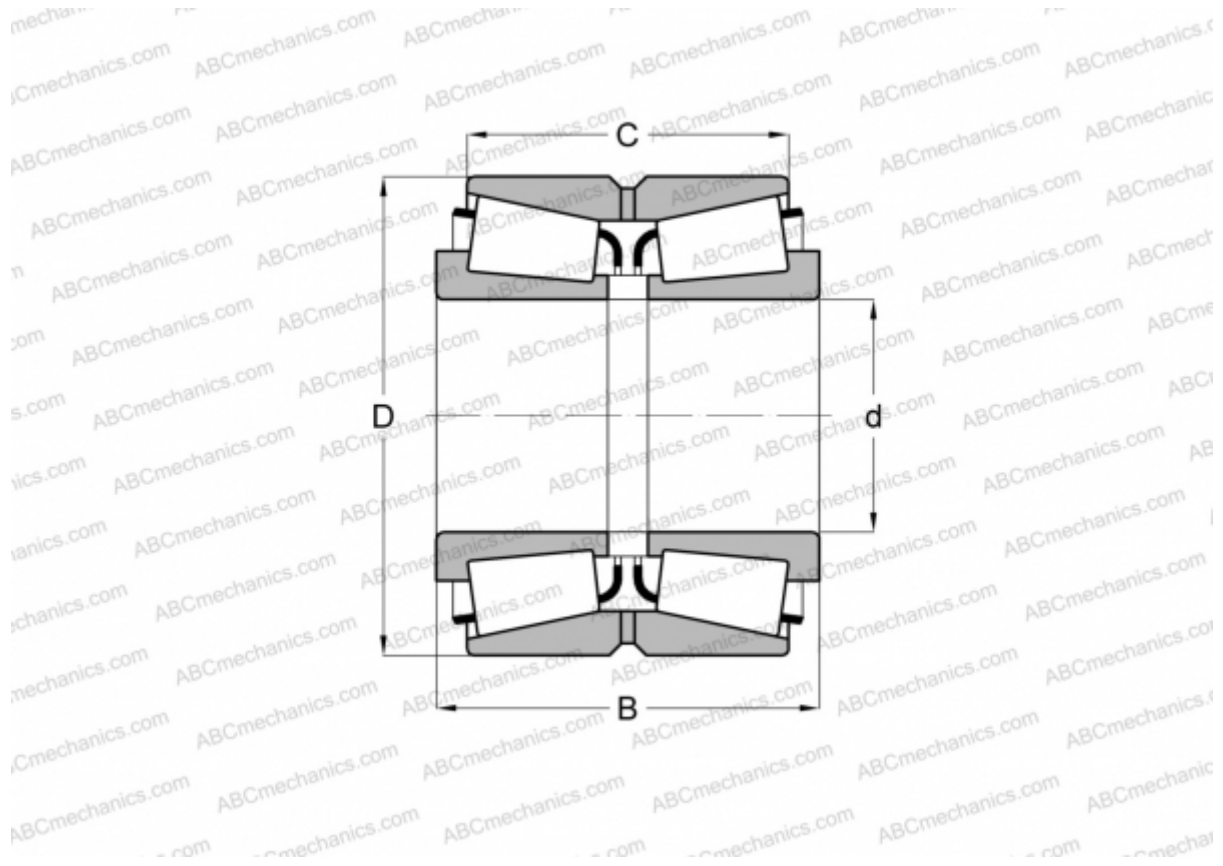

837/834D TIMKEN

Tapered roller bearings

TYPE: Roller bearings, Tapered, Double row, Type TDO, double outer ring

Technical specification

DIMENSIONS, MM

d	76,200
D	171,450
B	125,412
C	100,012

WEIGHT, KG 13,630