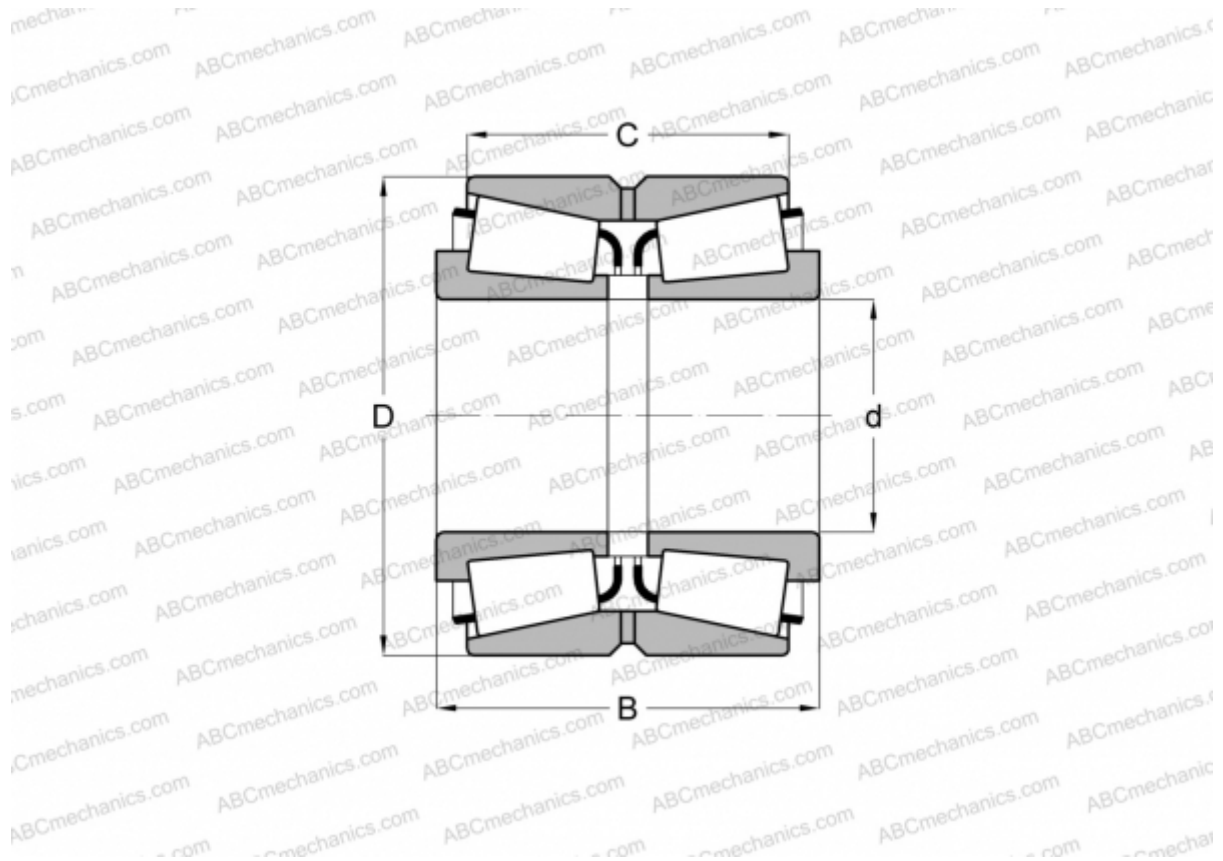

595A/592D TIMKEN

Tapered roller bearings

TYPE: Roller bearings, Tapered, Double row, Type TDO, double outer ring

Technical specification

DIMENSIONS, MM

d	79,375
D	152,400
B	82,550
C	63,500

WEIGHT, KG 6,510

MANUFACTURER [TIMKEN](#)