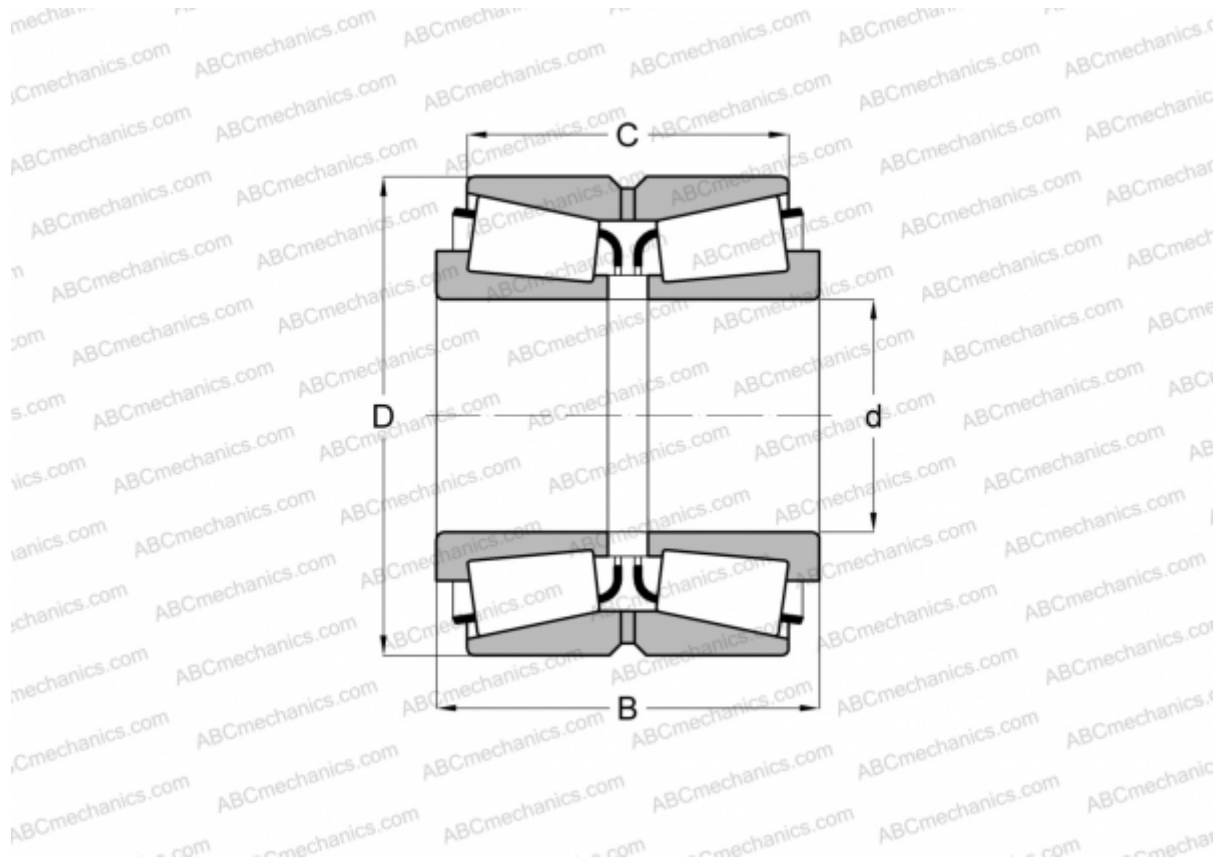

98316/98789D TIMKEN

Tapered roller bearings

TYPE: Roller bearings, Tapered, Double row, Type TDO, double outer ring

Technical specification

DIMENSIONS, MM

d	80,000
D	200,025
B	108,268
C	80,216

WEIGHT, KG 17,280