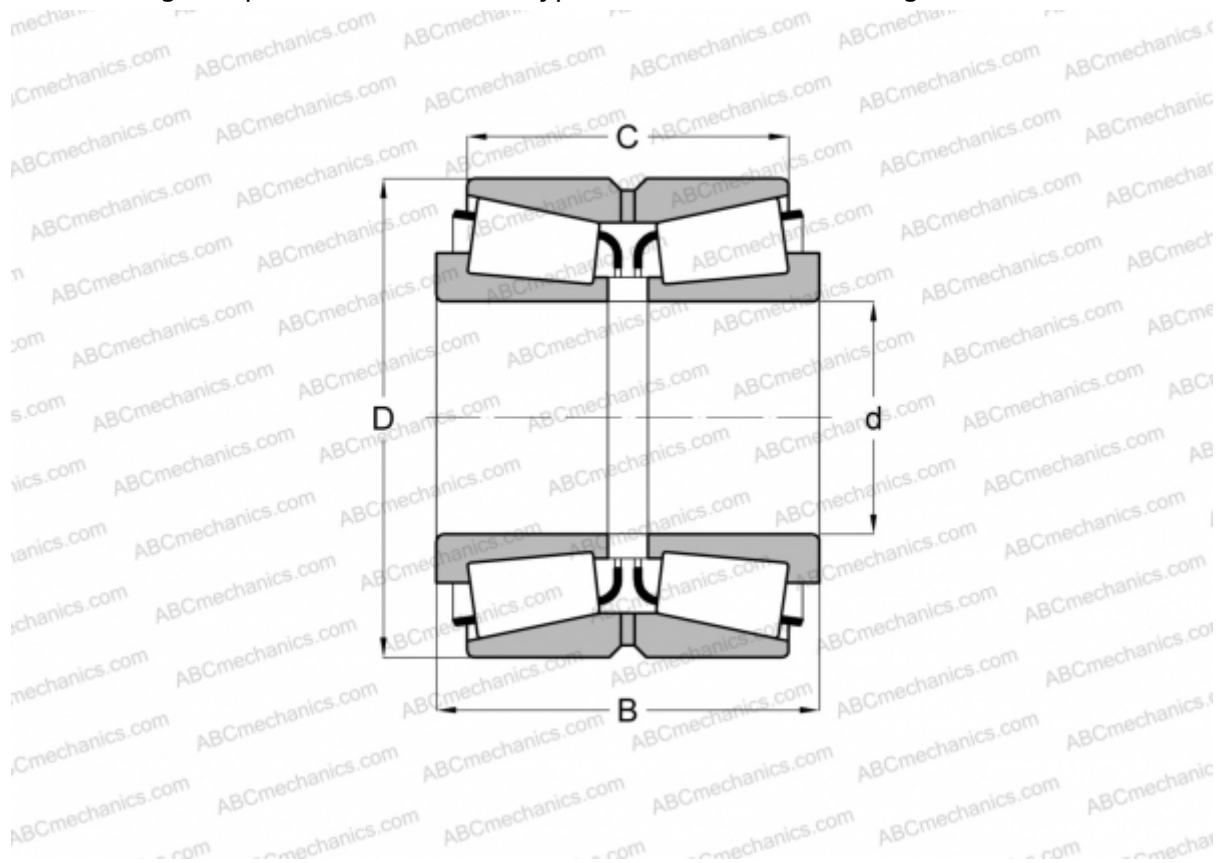

EE292550/292668CD TIMKEN

Tapered roller bearings

TYPE: Roller bearings, Tapered, Double row, Type TDO, double outer ring

Technical specification

DIMENSIONS, MM

d	1397,000
D	1697,040
B	260,350
C	190,500

WEIGHT, KG 1055,810