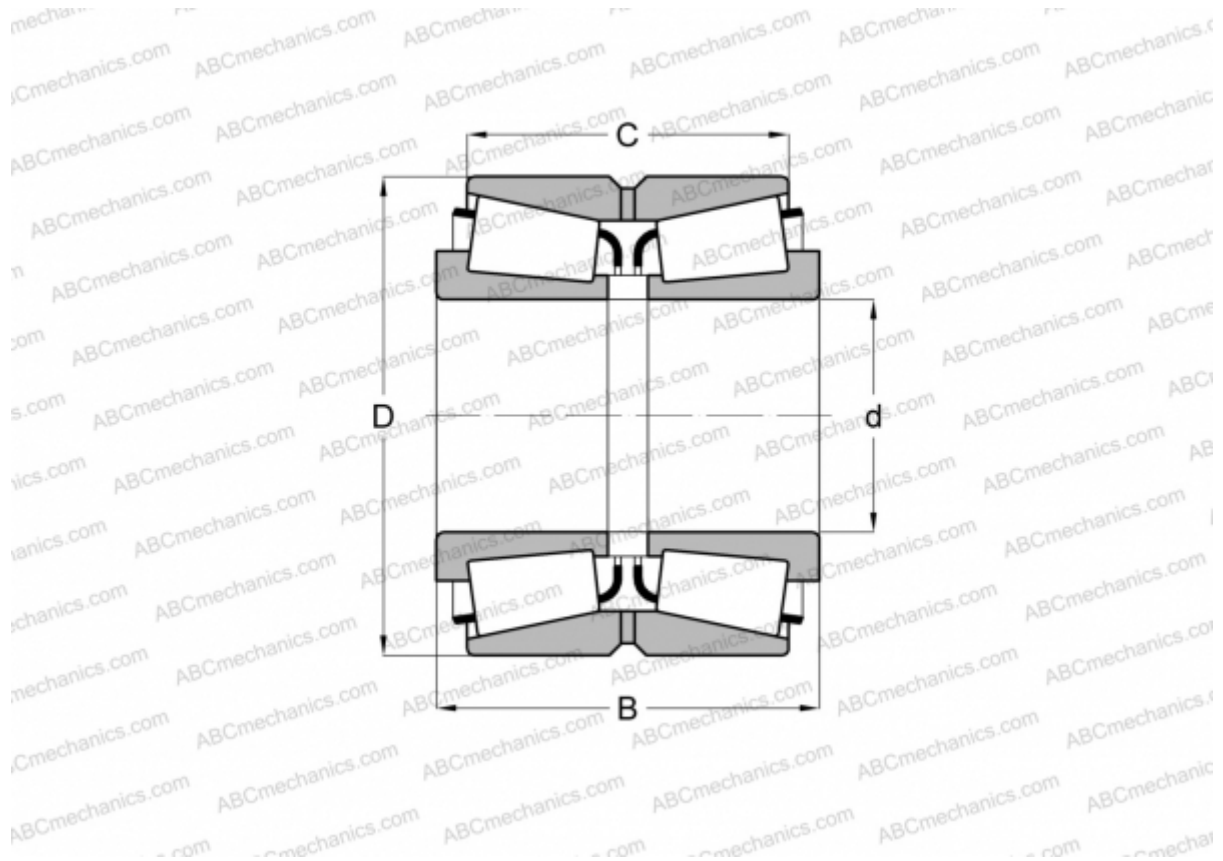

## LL789949/LL789910XD TIMKEN

Tapered roller bearings

TYPE: Roller bearings, Tapered, Double row, Type TDO, double outer ring

### Technical specification

#### DIMENSIONS, MM

d	1828,800
D	2006,600
B	177,800
C	123,825

**WEIGHT, KG** 589,450

**MANUFACTURER** [TIMKEN](#)