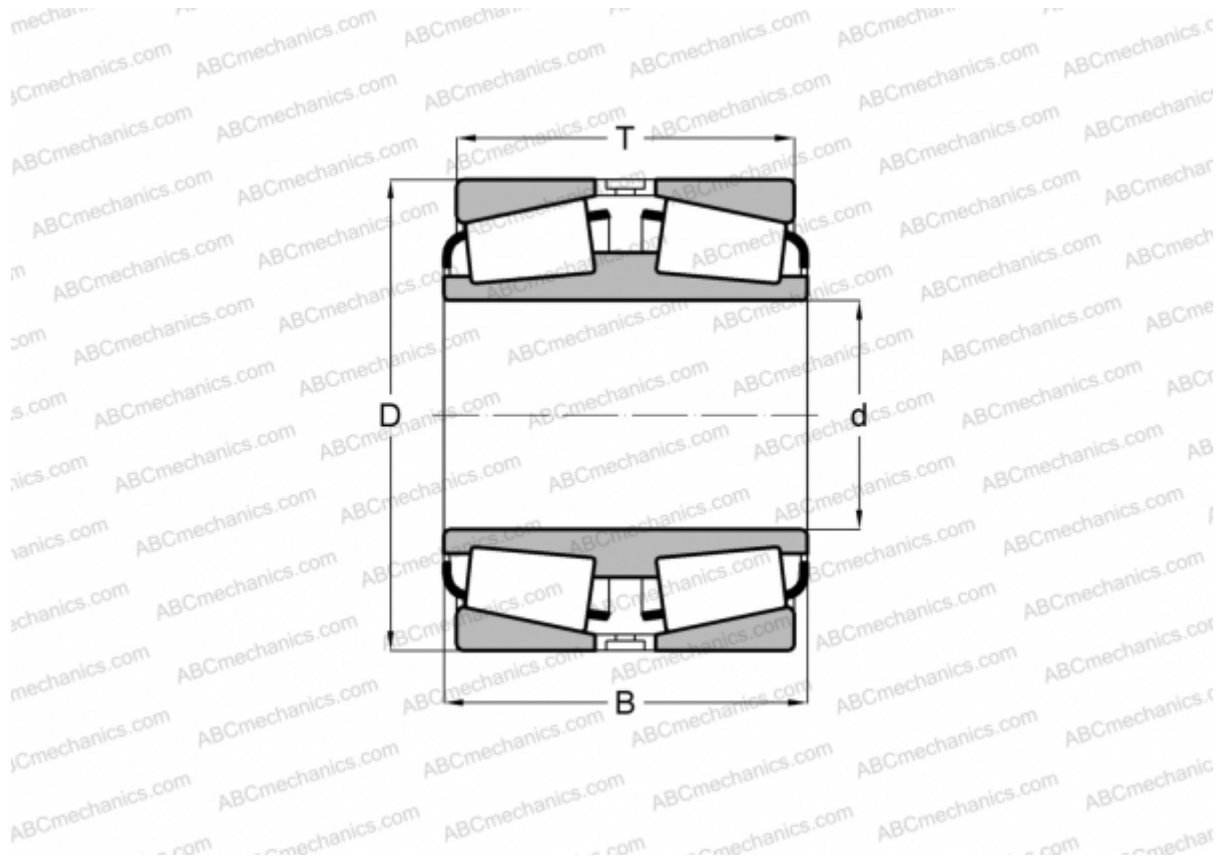

## 13169D/13318 TIMKEN

Tapered roller bearings

TYPE: Roller bearings, Tapered, Double row, Type TDI, double inner ring

### Technical specification

**DIMENSIONS, MM**

d	42,862
D	80,962
B	31,750
T	34,925

**WEIGHT, KG** 0,770

**MANUFACTURER** [TIMKEN](#)