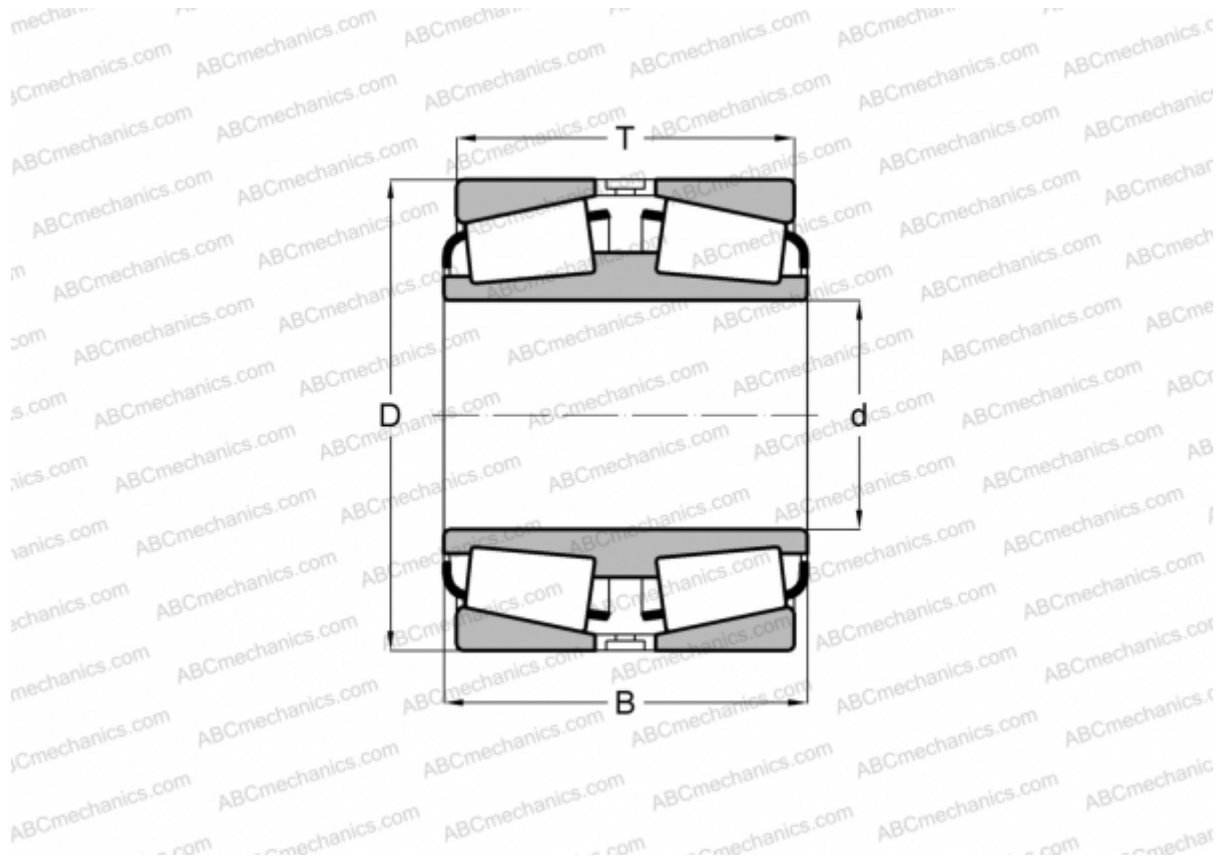

## 78255D/78537 TIMKEN

Tapered roller bearings

TYPE: Roller bearings, Tapered, Double row, Type TDI, double inner ring

### Technical specification

#### DIMENSIONS, MM

|   |         |
|---|---------|
| d | 64,987  |
| D | 136,525 |
| B | 65,989  |
| T | 66,091  |

**WEIGHT, KG** 4,550

**MANUFACTURER** [TIMKEN](#)