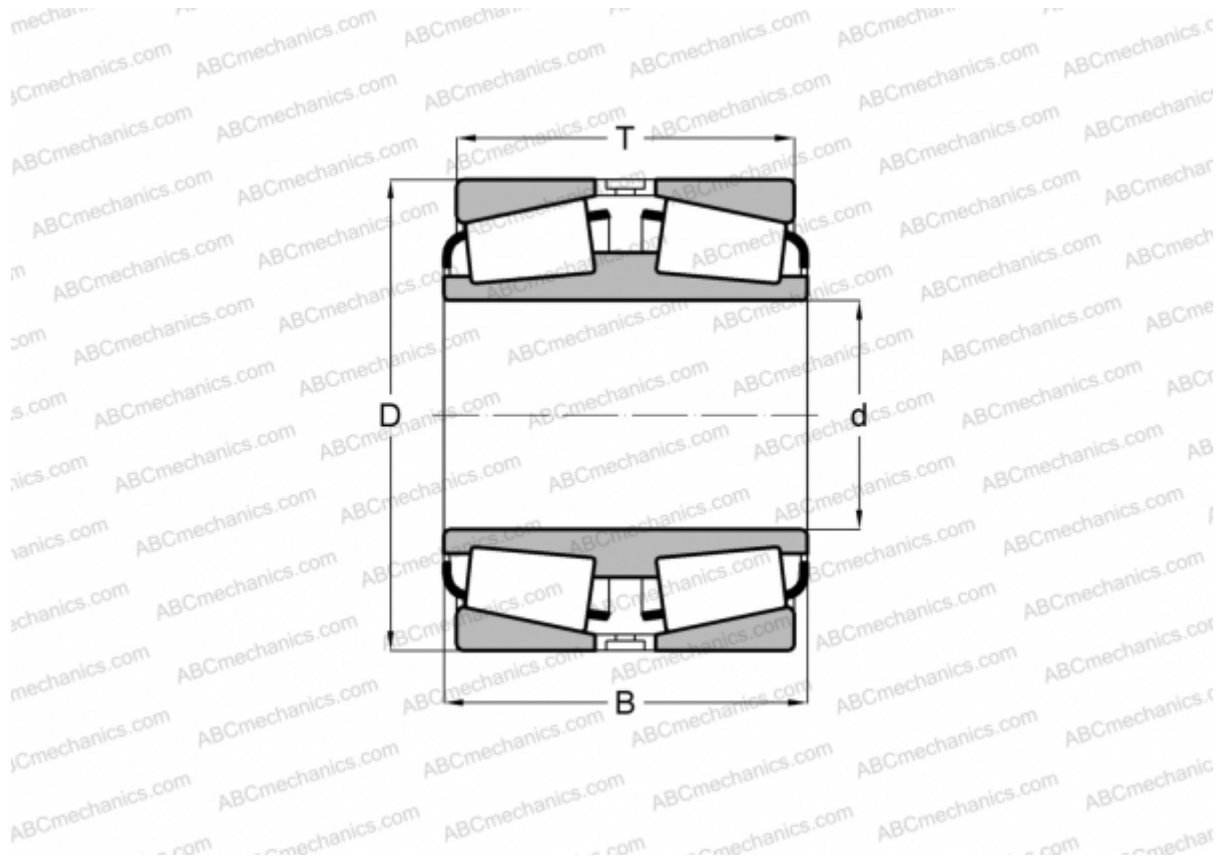

78255D/78551 TIMKEN

Tapered roller bearings

TYPE: Roller bearings, Tapered, Double row, Type TDI, double inner ring

Technical specification

DIMENSIONS, MM

d	64,987
D	140,030
B	65,989
T	66,091

WEIGHT, KG 4,910