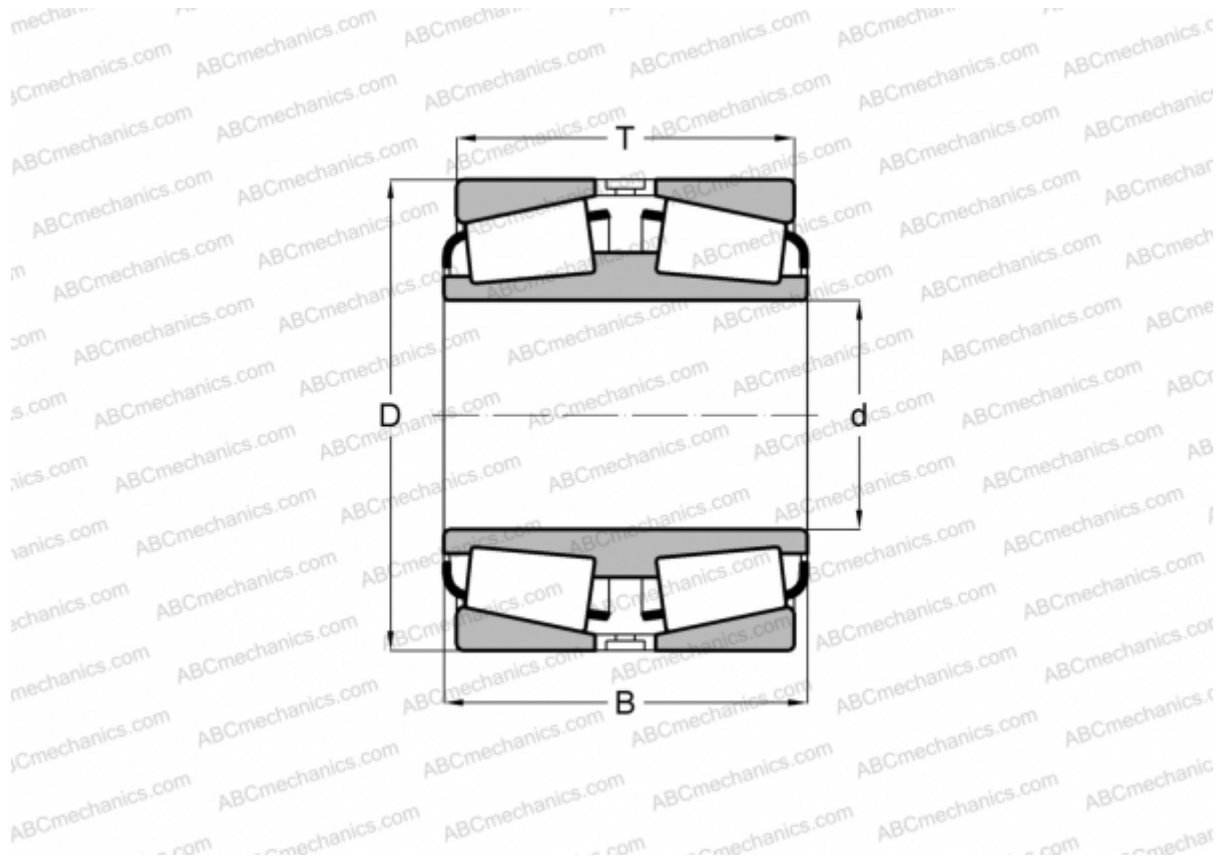

## 779D/772 TIMKEN

Tapered roller bearings

TYPE: Roller bearings, Tapered, Double row, Type TDI, double inner ring

### Technical specification

#### DIMENSIONS, MM

d	98,425
D	180,975
B	102,362
T	101,600

**WEIGHT, KG** 11,330

**MANUFACTURER** [TIMKEN](#)