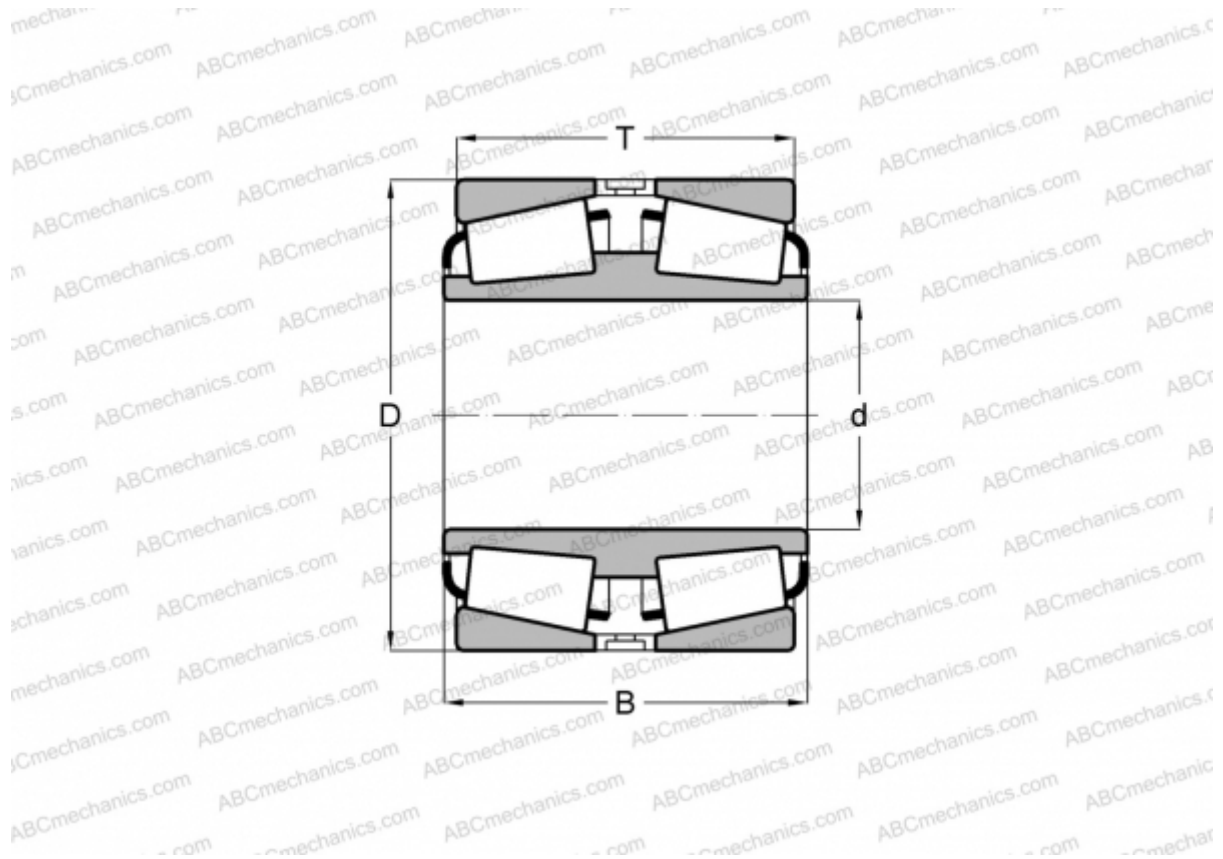

74512D/74850 TIMKEN

Tapered roller bearings

TYPE: Roller bearings, Tapered, Double row, Type TDI, double inner ring

Technical specification

DIMENSIONS, MM

d	130,175
D	215,900
B	101,600
T	101,600

WEIGHT, KG 14,970