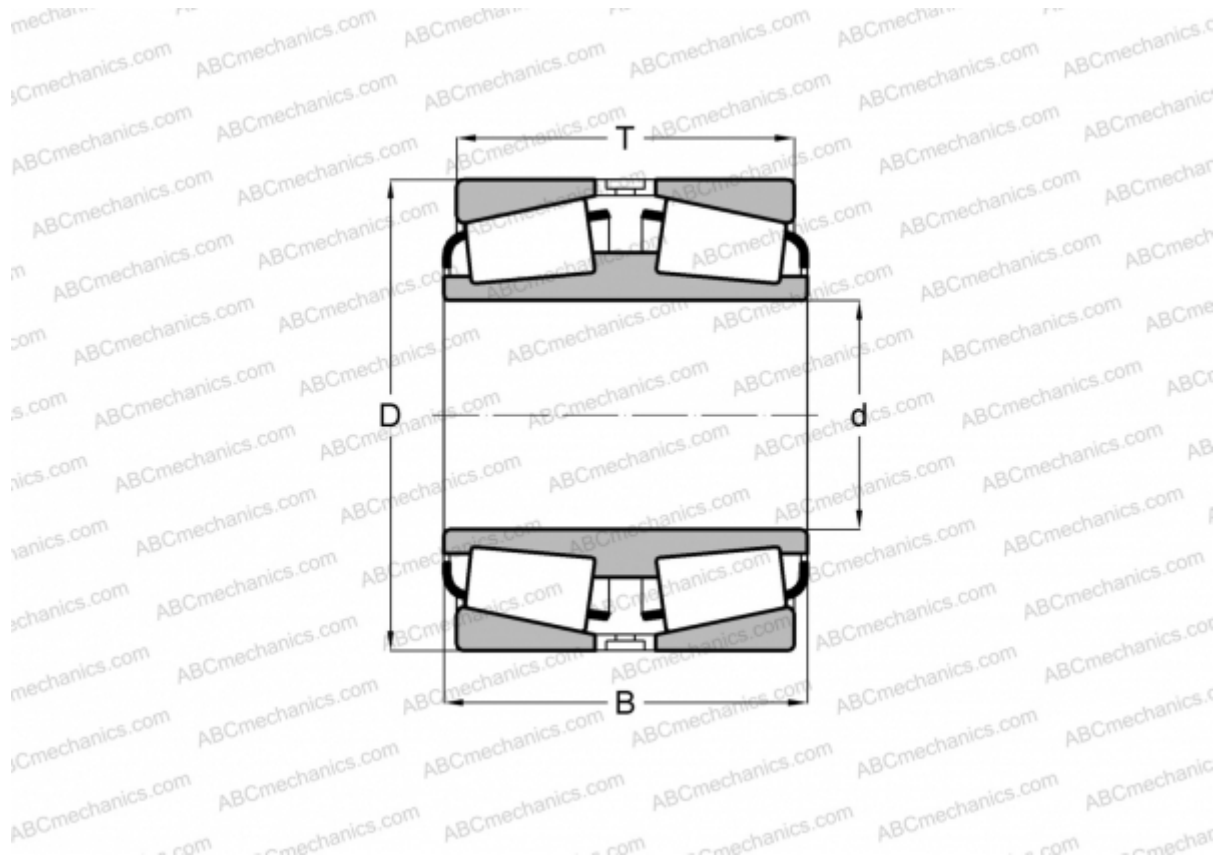

82587D/82931 TIMKEN

Tapered roller bearings

TYPE: Roller bearings, Tapered, Double row, Type TDI, double inner ring

Technical specification

DIMENSIONS, MM

d	149,225
D	236,538
B	105,346
T	106,362

WEIGHT, KG 17,470