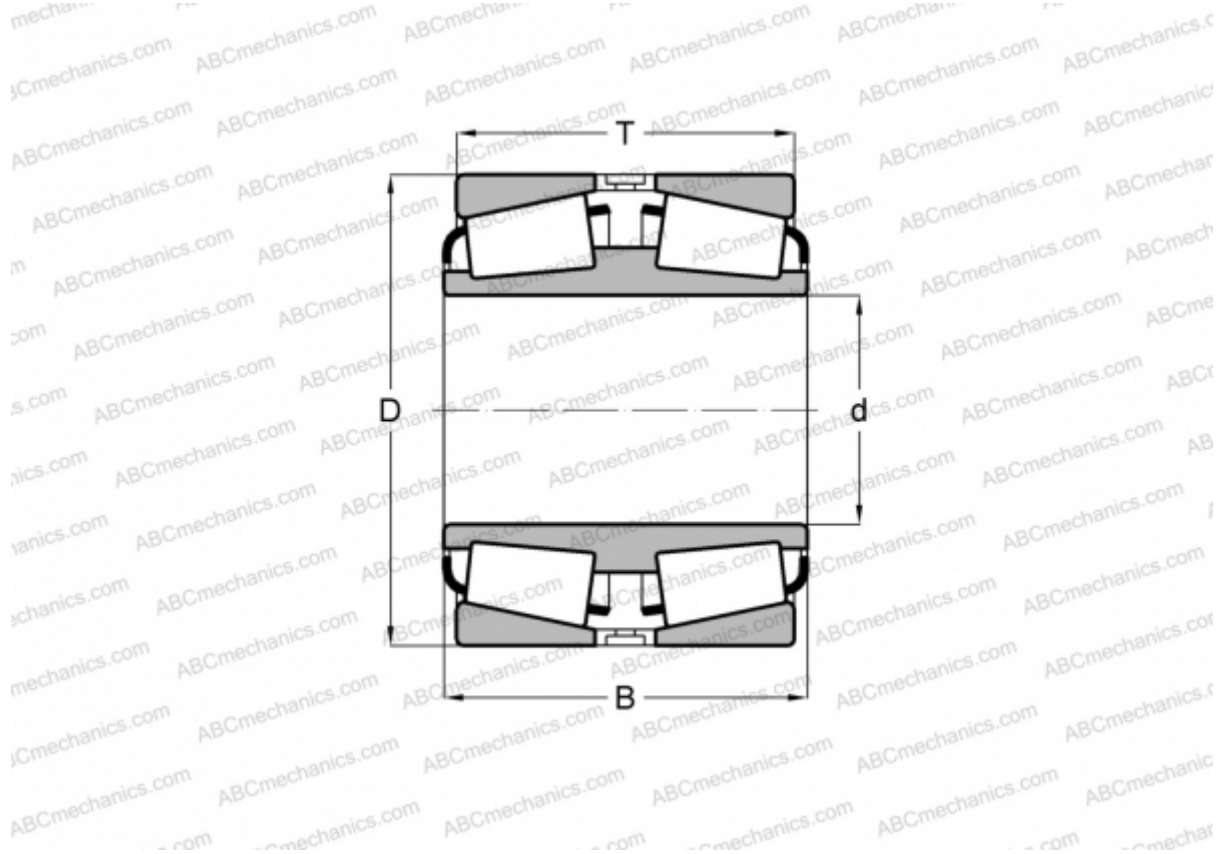

82587D/82950 TIMKEN

Tapered roller bearings

TYPE: Roller bearings, Tapered, Double row, Type TDI, double inner ring

Technical specification

DIMENSIONS, MM

d	149,225
D	241,300
B	105,346
T	106,362

WEIGHT, KG 19,080