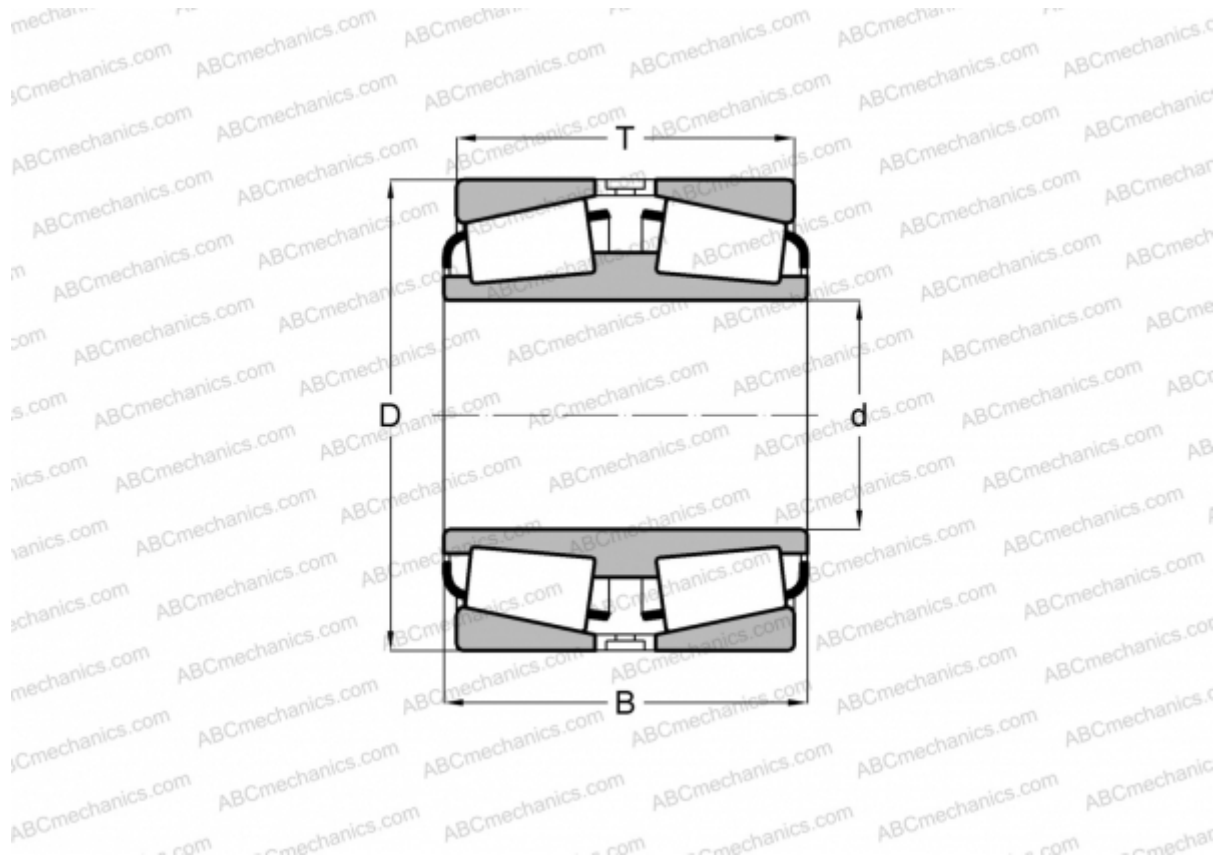

67790D/67720 TIMKEN

Tapered roller bearings

TYPE: Roller bearings, Tapered, Double row, Type TDI, double inner ring

Technical specification

DIMENSIONS, MM

d	177,800
D	247,650
B	90,488
T	90,488

WEIGHT, KG 13,300