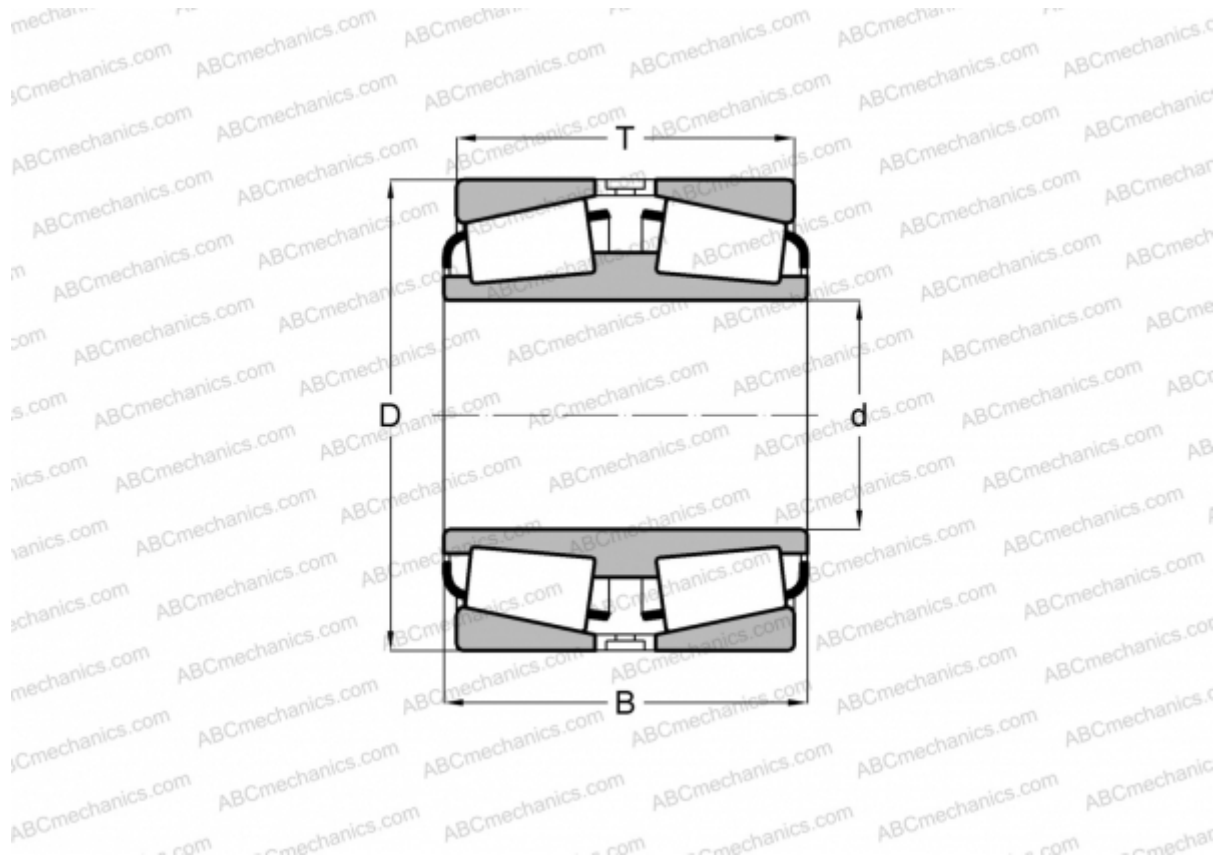

EE280700D/281200 TIMKEN

Tapered roller bearings

TYPE: Roller bearings, Tapered, Double row, Type TDI, double inner ring

Technical specification

DIMENSIONS, MM

d	177,800
D	304,800
B	114,300
T	109,438

WEIGHT, KG 31,900