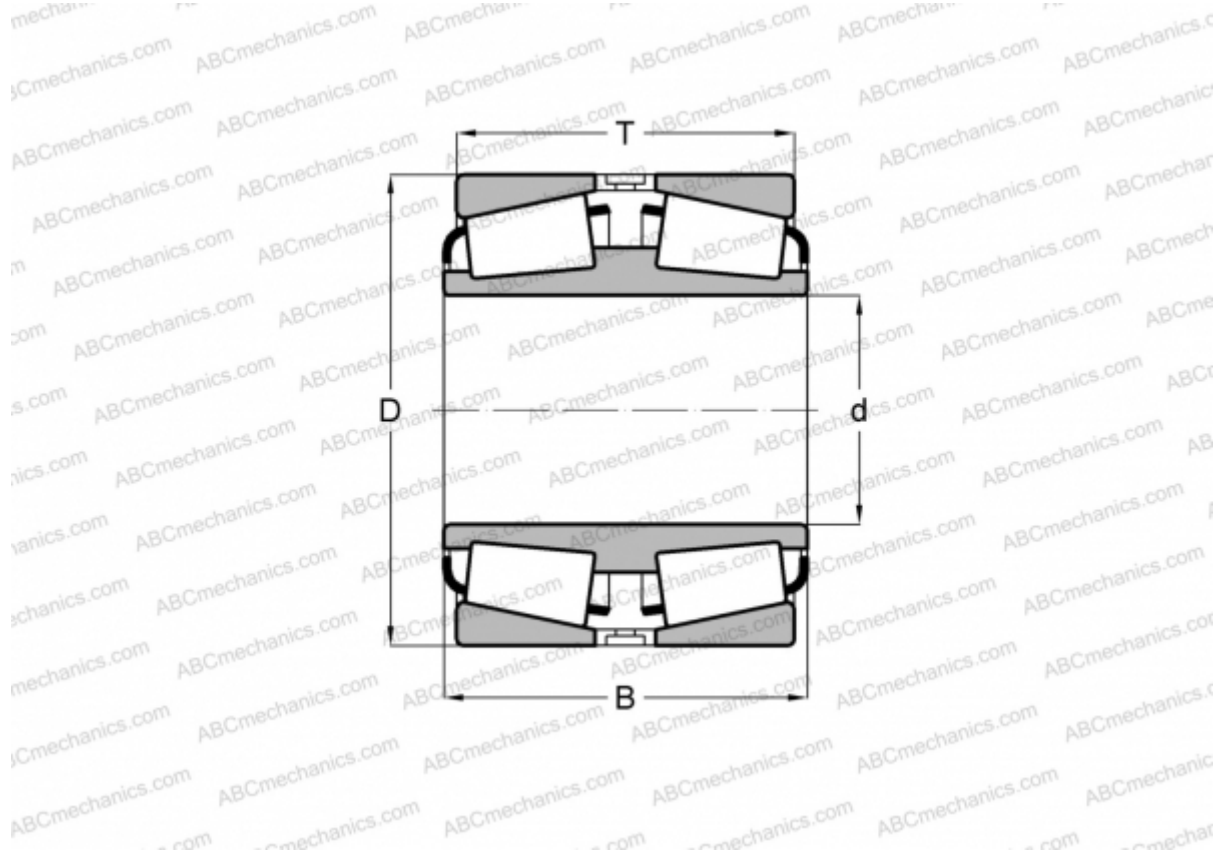

## 93801D/93125 TIMKEN

Tapered roller bearings

TYPE: Roller bearings, Tapered, Double row, Type TDI, double inner ring

### Technical specification

#### DIMENSIONS, MM

d	203,200
D	317,500
B	133,350
T	133,350

**WEIGHT, KG** 37,250

**MANUFACTURER** [TIMKEN](#)