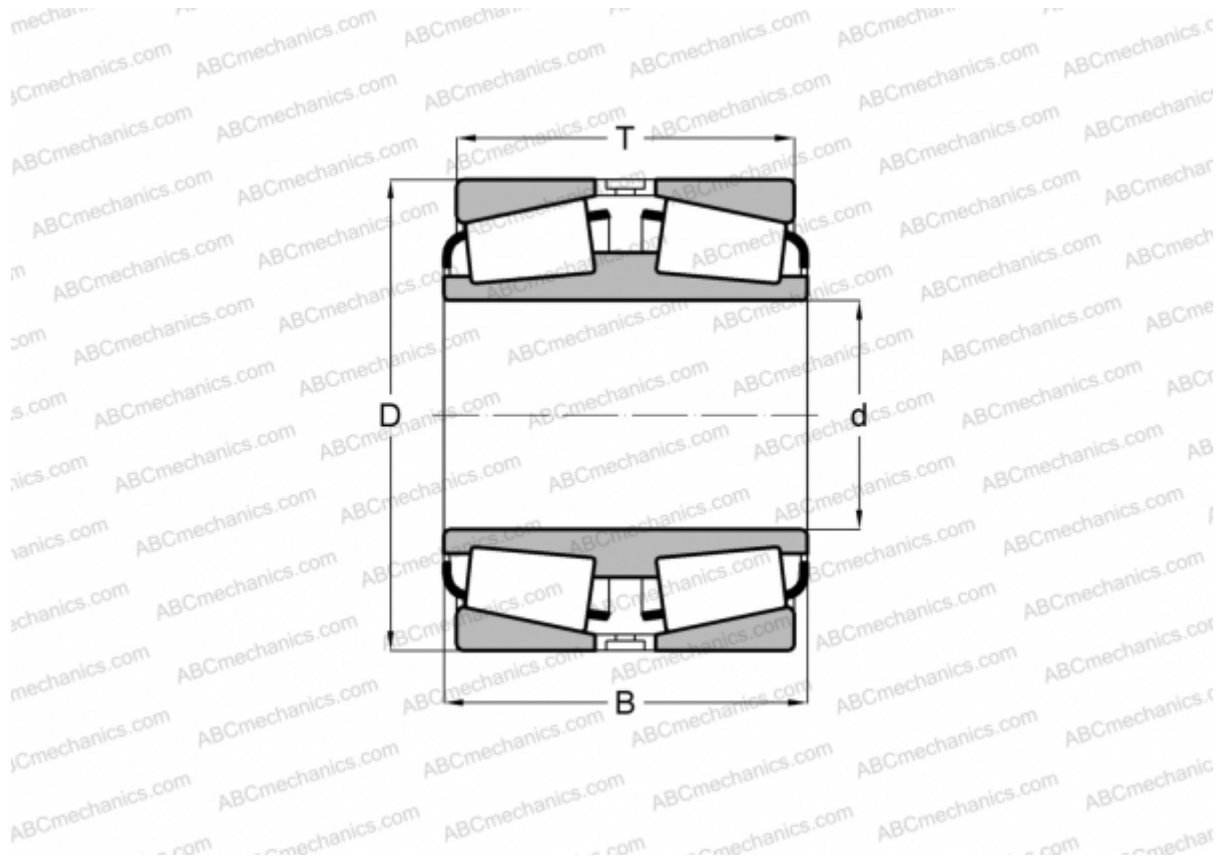

## EE113090D/113170 TIMKEN

Tapered roller bearings

TYPE: Roller bearings, Tapered, Double row, Type TDI, double inner ring

### Technical specification

#### DIMENSIONS, MM

d	228,600
D	431,800
B	158,750
T	158,749

**WEIGHT, KG** 102,140

**MANUFACTURER** [TIMKEN](#)