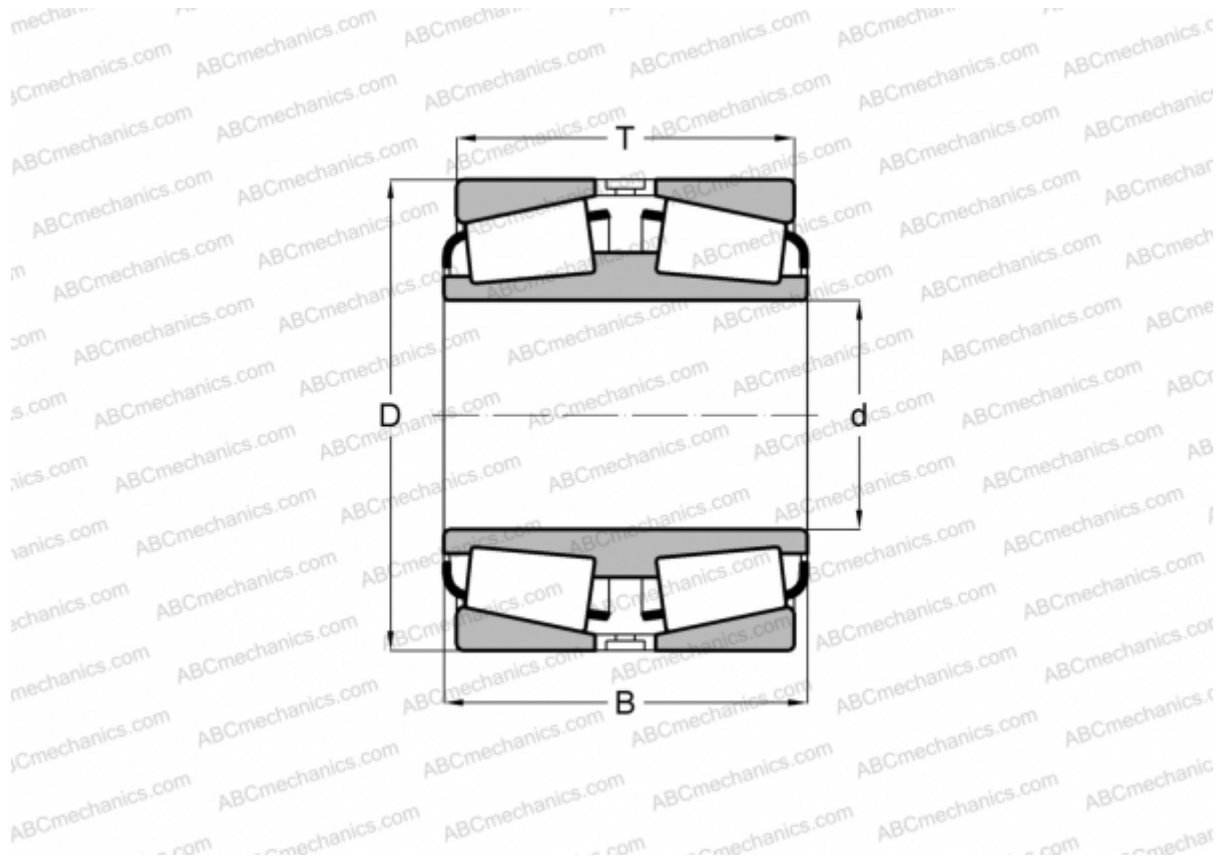

8576D/8520 TIMKEN

Tapered roller bearings

TYPE: Roller bearings, Tapered, Double row, Type TDI, double inner ring

Technical specification

DIMENSIONS, MM

d	234,950
D	327,025
B	93,662
T	93,662

WEIGHT, KG 24,860