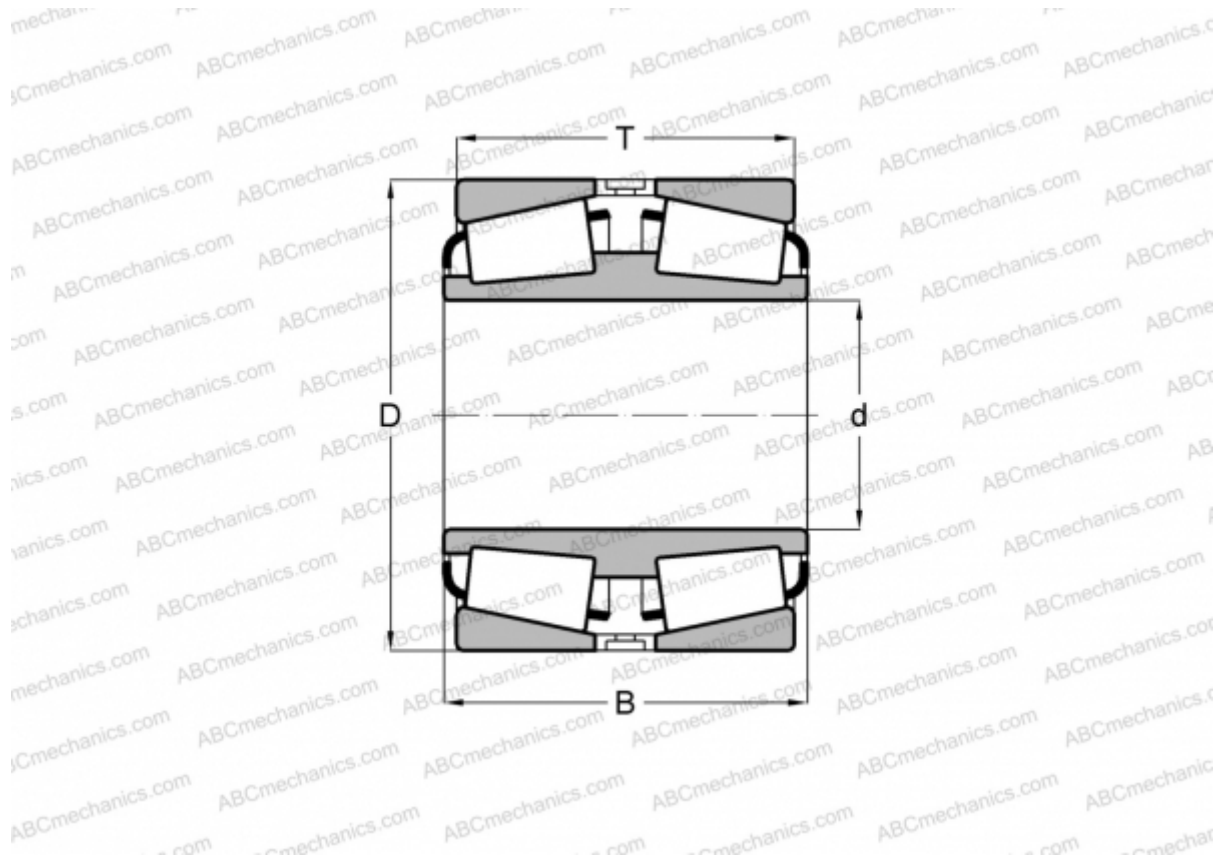

## H247549D/H247510 TIMKEN

Tapered roller bearings

TYPE: Roller bearings, Tapered, Double row, Type TDI, double inner ring

### Technical specification

#### DIMENSIONS, MM

d	234,950
D	384,175
B	209,550
T	209,550

**WEIGHT, KG** 98,040

**MANUFACTURER** [TIMKEN](#)