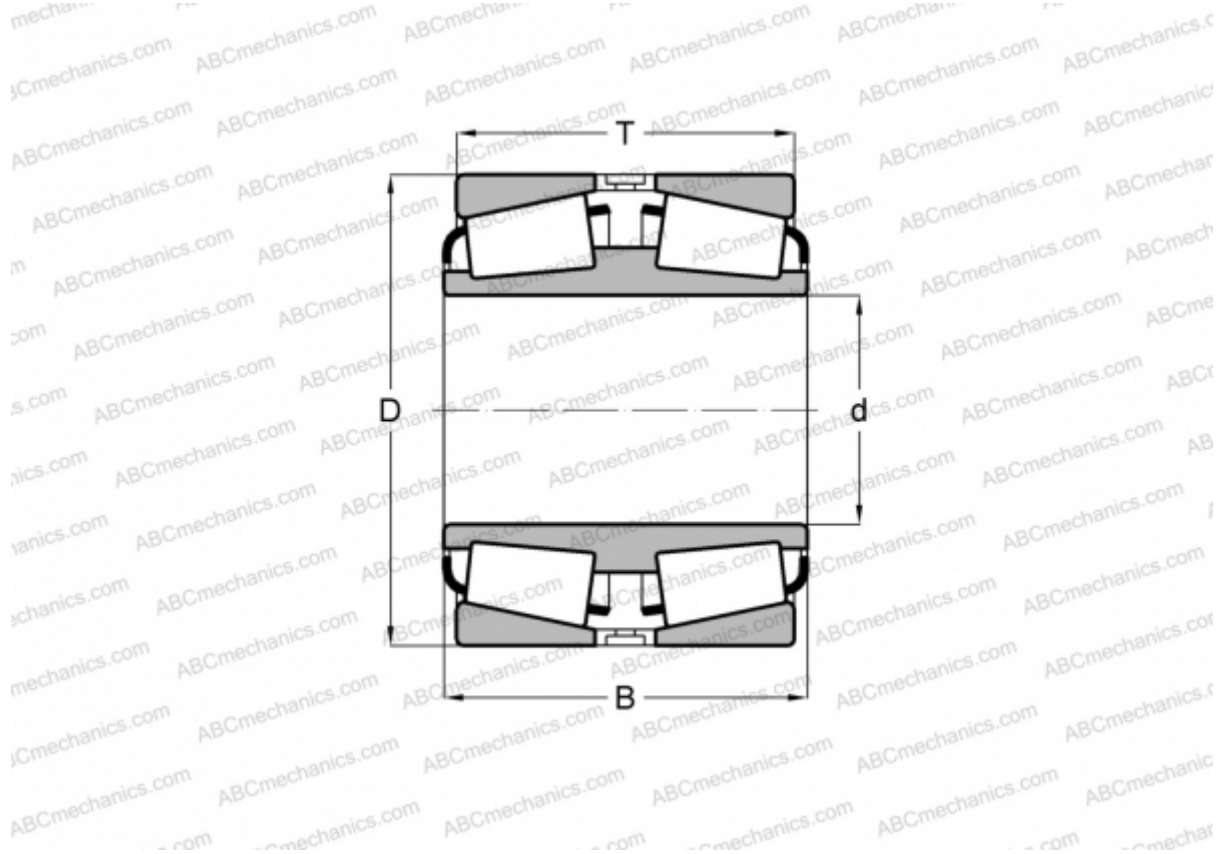

EE738101D/738172 TIMKEN

Tapered roller bearings

TYPE: Roller bearings, Tapered, Double row, Type TDI, double inner ring

Technical specification

DIMENSIONS, MM

d	254,000
D	438,150
B	165,100
T	165,100

WEIGHT, KG 105,970