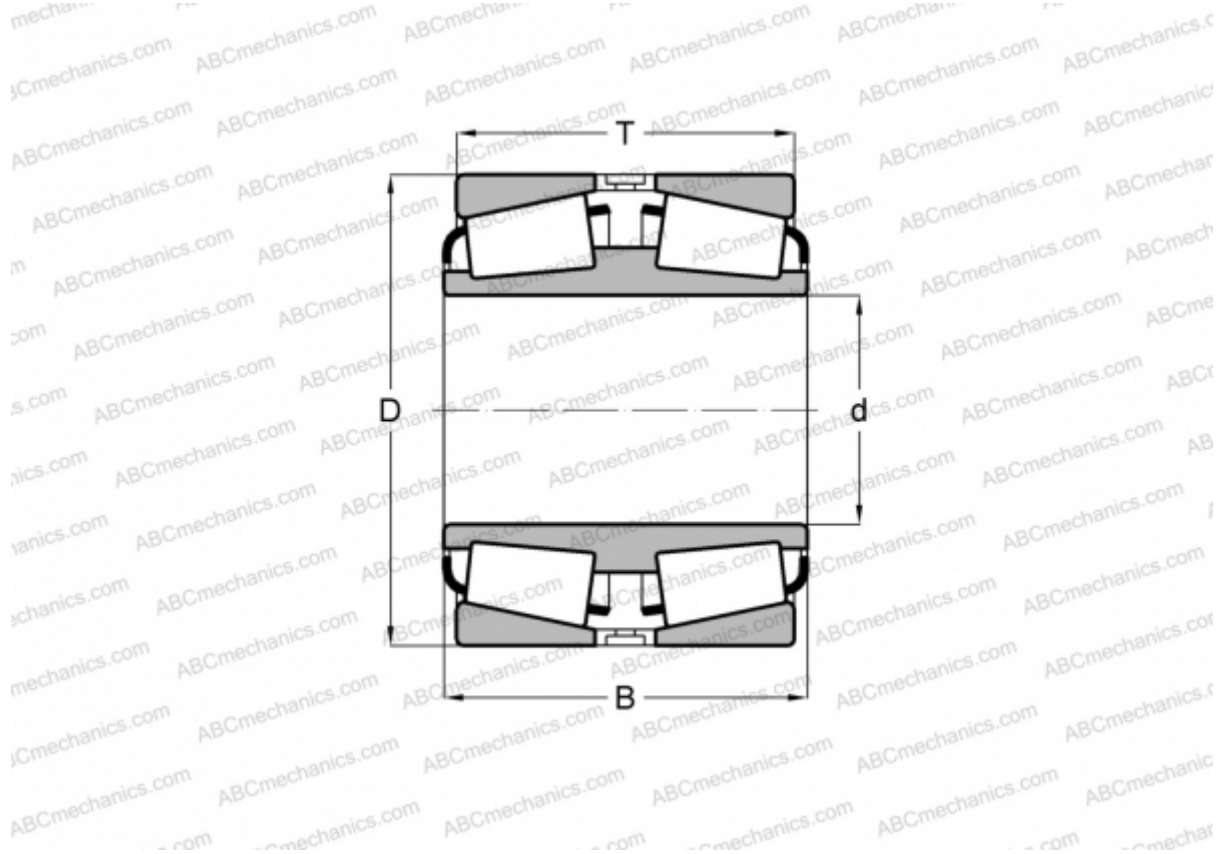

EE134102D/134143 TIMKEN

Tapered roller bearings

TYPE: Roller bearings, Tapered, Double row, Type TDI, double inner ring

Technical specification

DIMENSIONS, MM

d	260,350
D	365,125
B	107,950
T	107,950

WEIGHT, KG 33,760