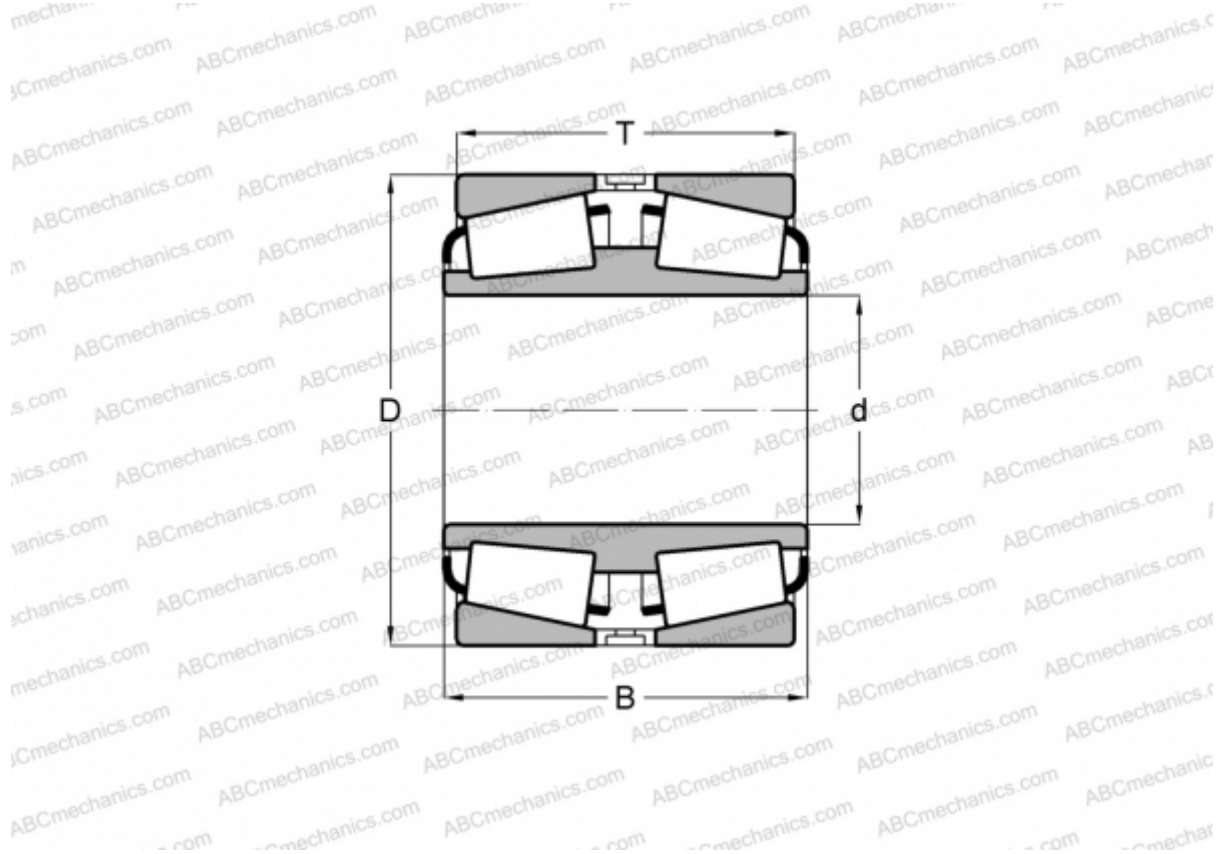

EE295106D/295193 TIMKEN

Tapered roller bearings

TYPE: Roller bearings, Tapered, Double row, Type TDI, double inner ring

Technical specification

DIMENSIONS, MM

d	266,700
D	488,950
B	238,125
T	228,600

WEIGHT, KG 184,420