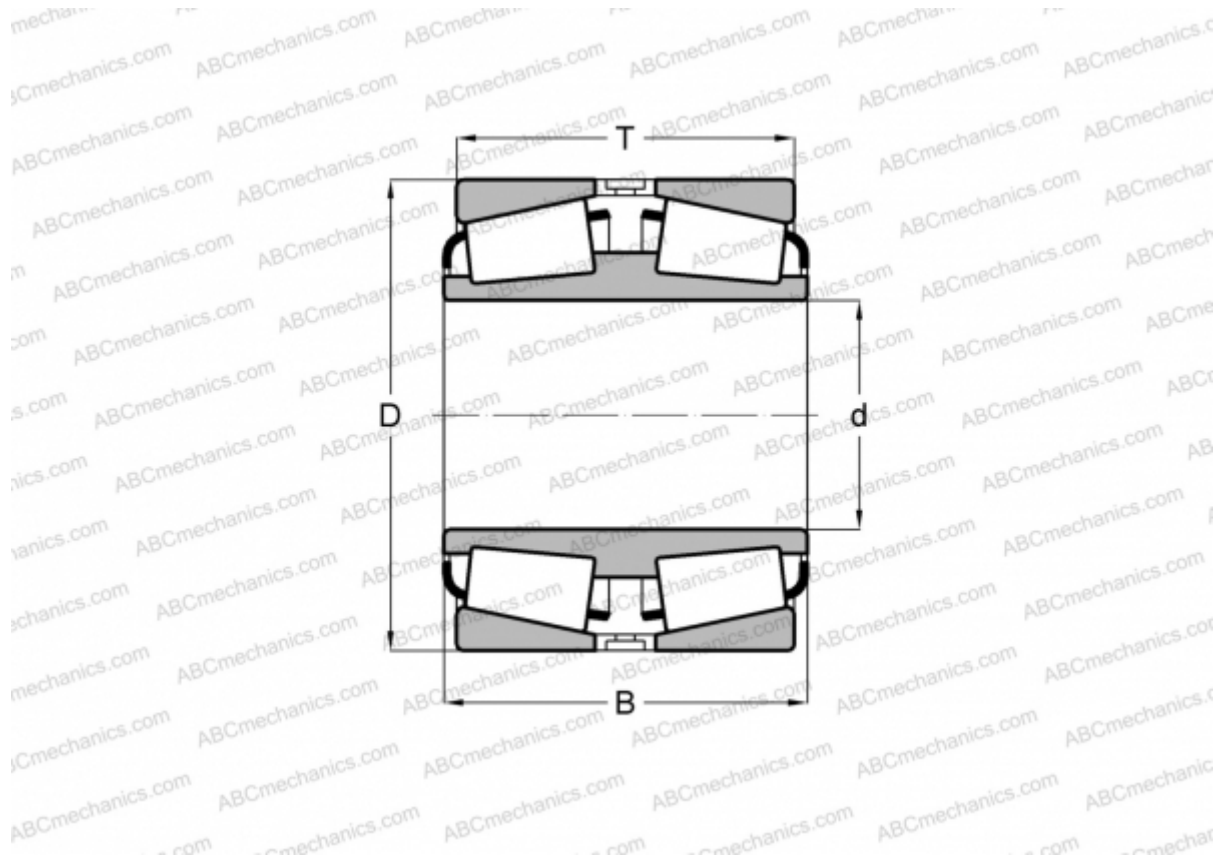

## 89108D/89150 TIMKEN

Tapered roller bearings

TYPE: Roller bearings, Tapered, Double row, Type TDI, double inner ring

### Technical specification

#### DIMENSIONS, MM

d	276,225
D	381,000
B	88,900
T	111,125

**WEIGHT, KG** 32,470

**MANUFACTURER** [TIMKEN](#)