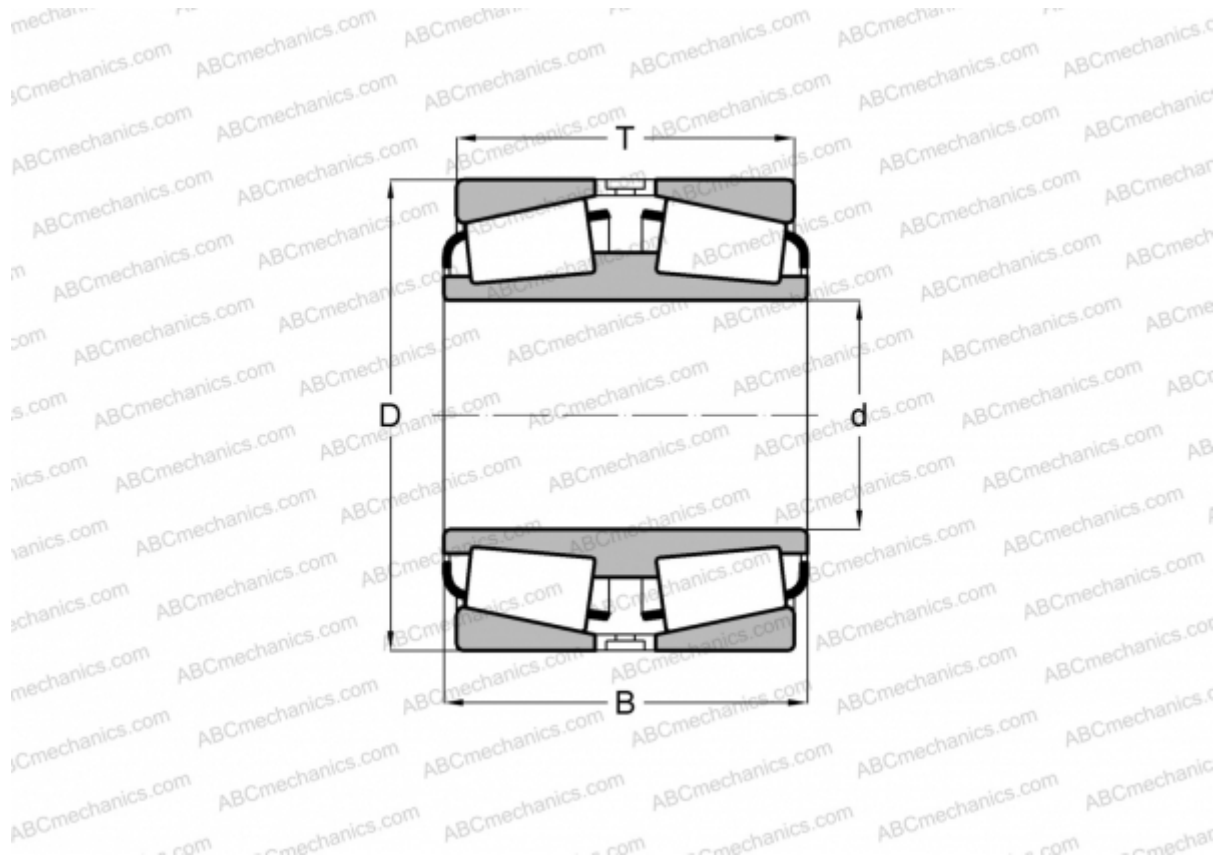

## EE329118D/329172 TIMKEN

Tapered roller bearings

TYPE: Roller bearings, Tapered, Double row, Type TDI, double inner ring

### Technical specification

#### DIMENSIONS, MM

d	298,450
D	438,048
B	131,762
T	131,762

**WEIGHT, KG** 64,020

**MANUFACTURER** [TIMKEN](#)