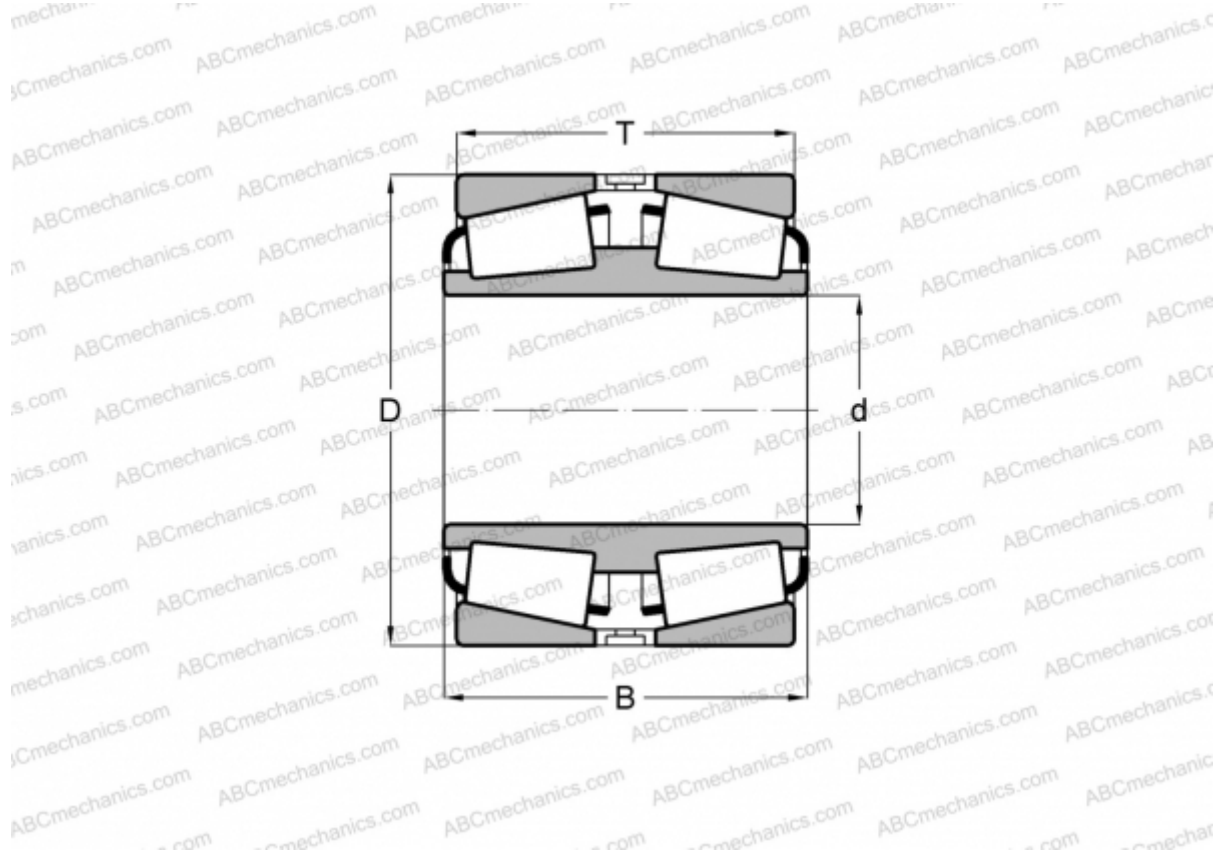

M757447D/M757410 TIMKEN

Tapered roller bearings

TYPE: Roller bearings, Tapered, Double row, Type TDI, double inner ring

Technical specification

DIMENSIONS, MM

d	304,648
D	438,048
B	138,112
T	138,112

WEIGHT, KG 64,100