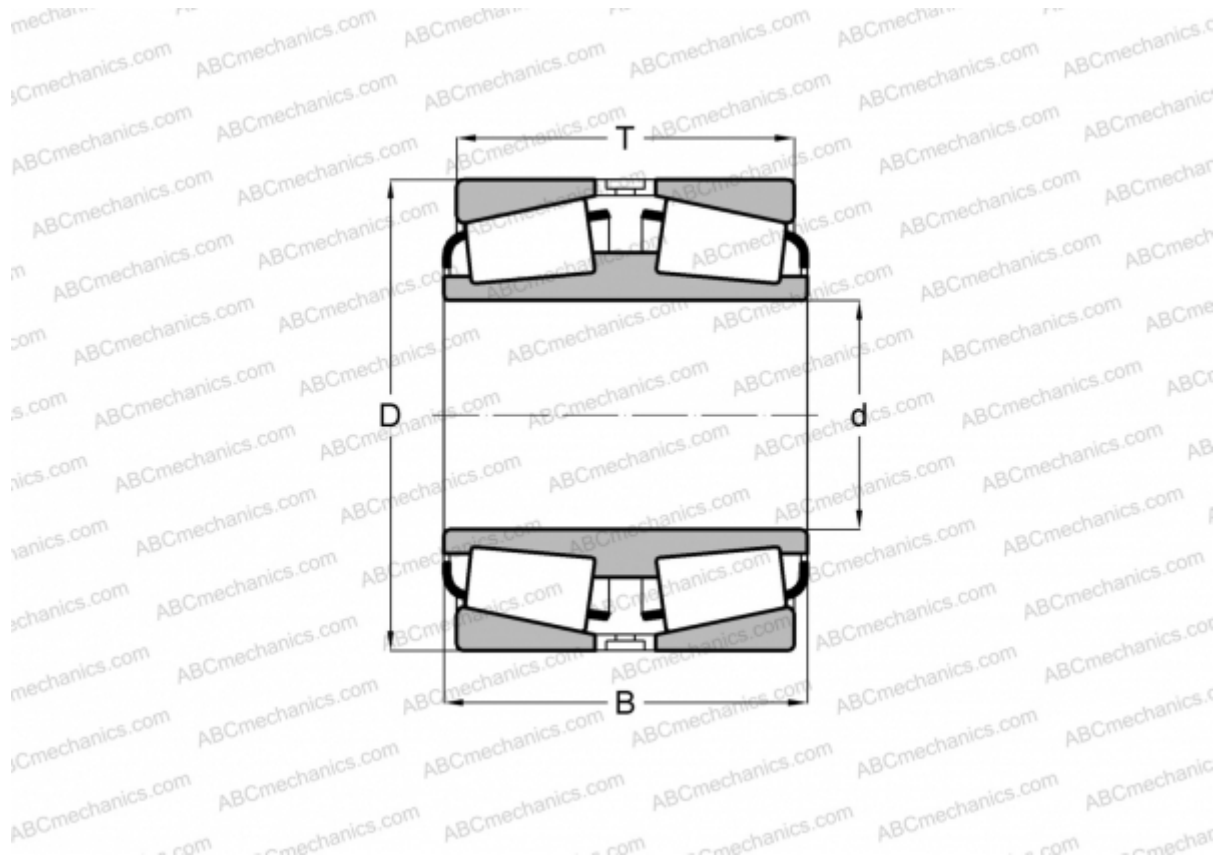

## EE291200D/291749 TIMKEN

Tapered roller bearings

TYPE: Roller bearings, Tapered, Double row, Type TDI, double inner ring

### Technical specification

#### DIMENSIONS, MM

d	304,800
D	444,500
B	111,125
T	111,125

**WEIGHT, KG** 55,220

**MANUFACTURER** [TIMKEN](#)