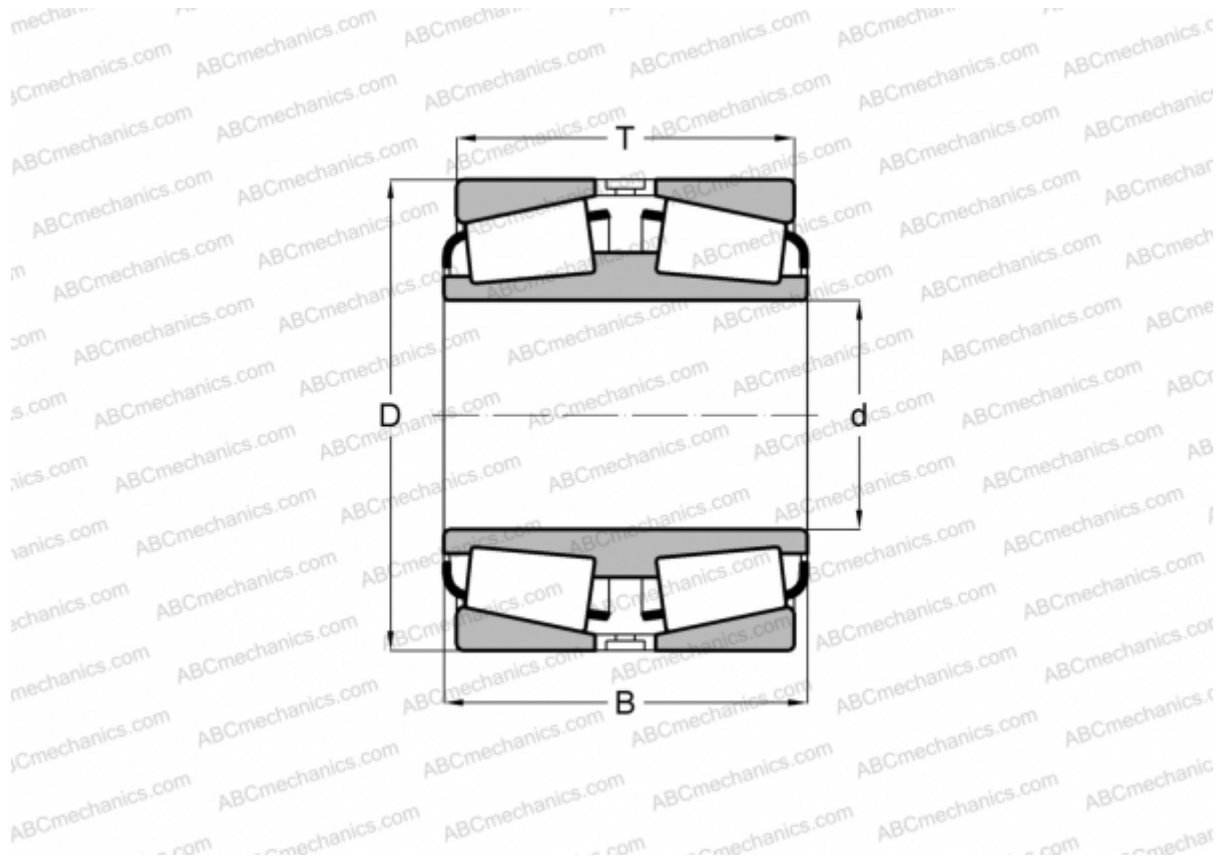

L259749D/L259710 TIMKEN

Tapered roller bearings

TYPE: Roller bearings, Tapered, Double row, Type TDI, double inner ring

Technical specification

DIMENSIONS, MM

d	330,200
D	414,338
B	76,200
T	76,200

WEIGHT, KG 23,770