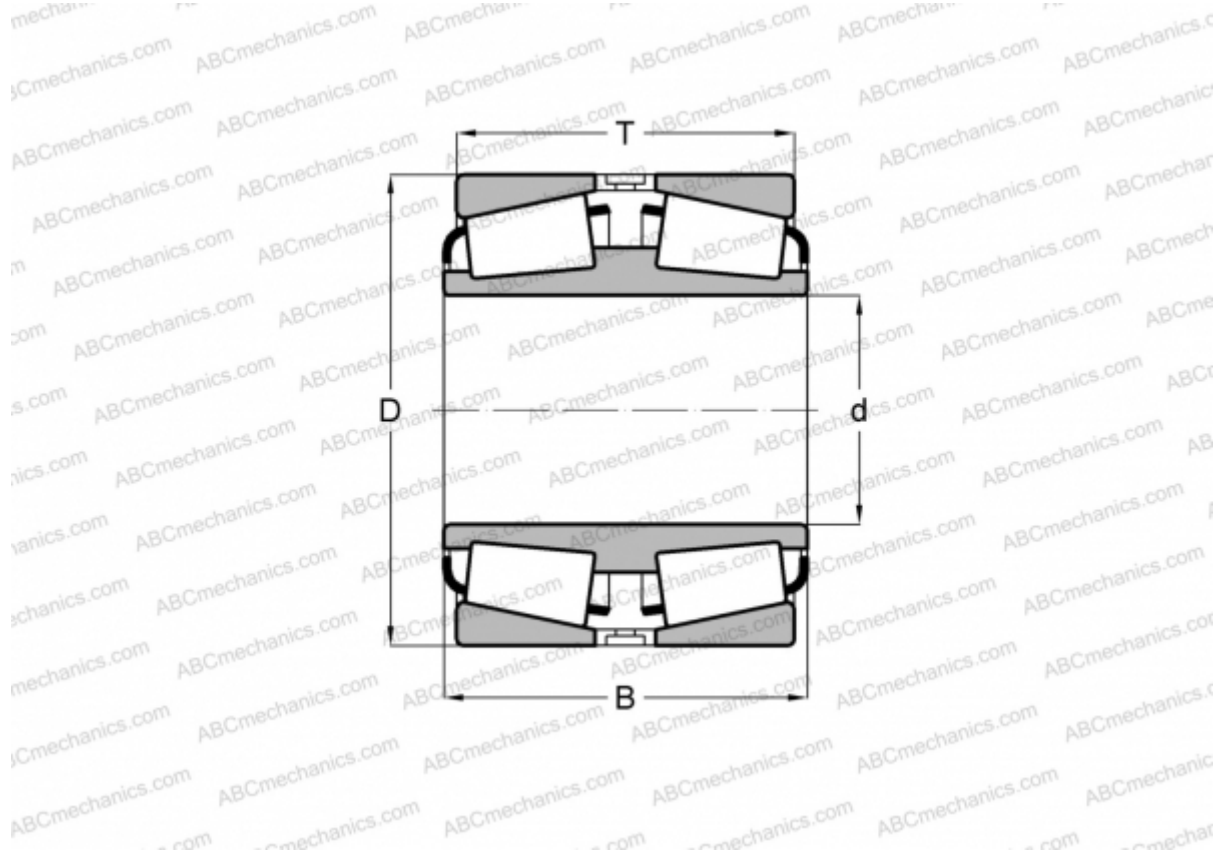

EE138131D/138172 TIMKEN

Tapered roller bearings

TYPE: Roller bearings, Tapered, Double row, Type TDI, double inner ring

Technical specification

DIMENSIONS, MM

| | |
|---|---------|
| d | 330,302 |
| D | 438,023 |
| B | 114,300 |
| T | 120,650 |

WEIGHT, KG 46,180

MANUFACTURER [TIMKEN](#)