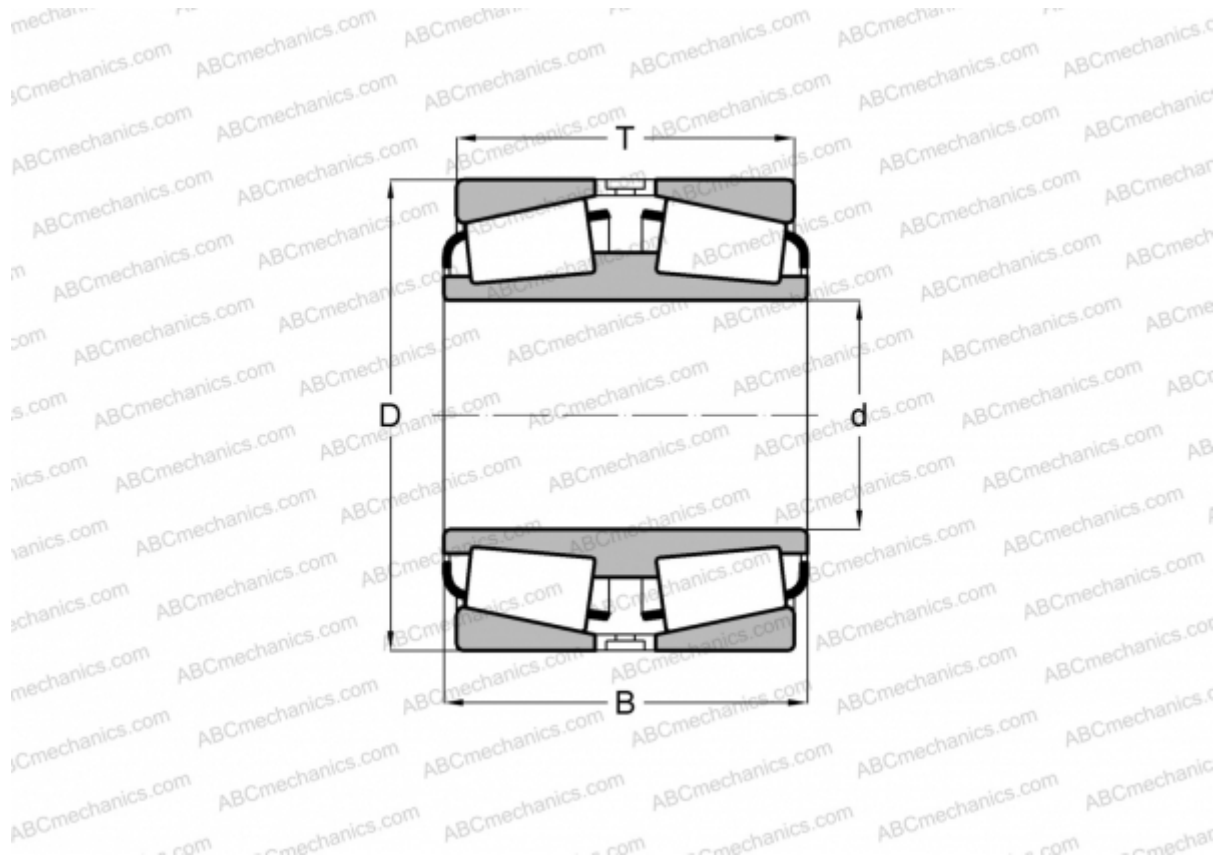

## LM765149D/LM765110 TIMKEN

Tapered roller bearings

TYPE: Roller bearings, Tapered, Double row, Type TDI, double inner ring

### Technical specification

**DIMENSIONS, MM**

d	374,650
D	501,650
B	120,650
T	130,175

**WEIGHT, KG** 66,950

**MANUFACTURER** [TIMKEN](#)