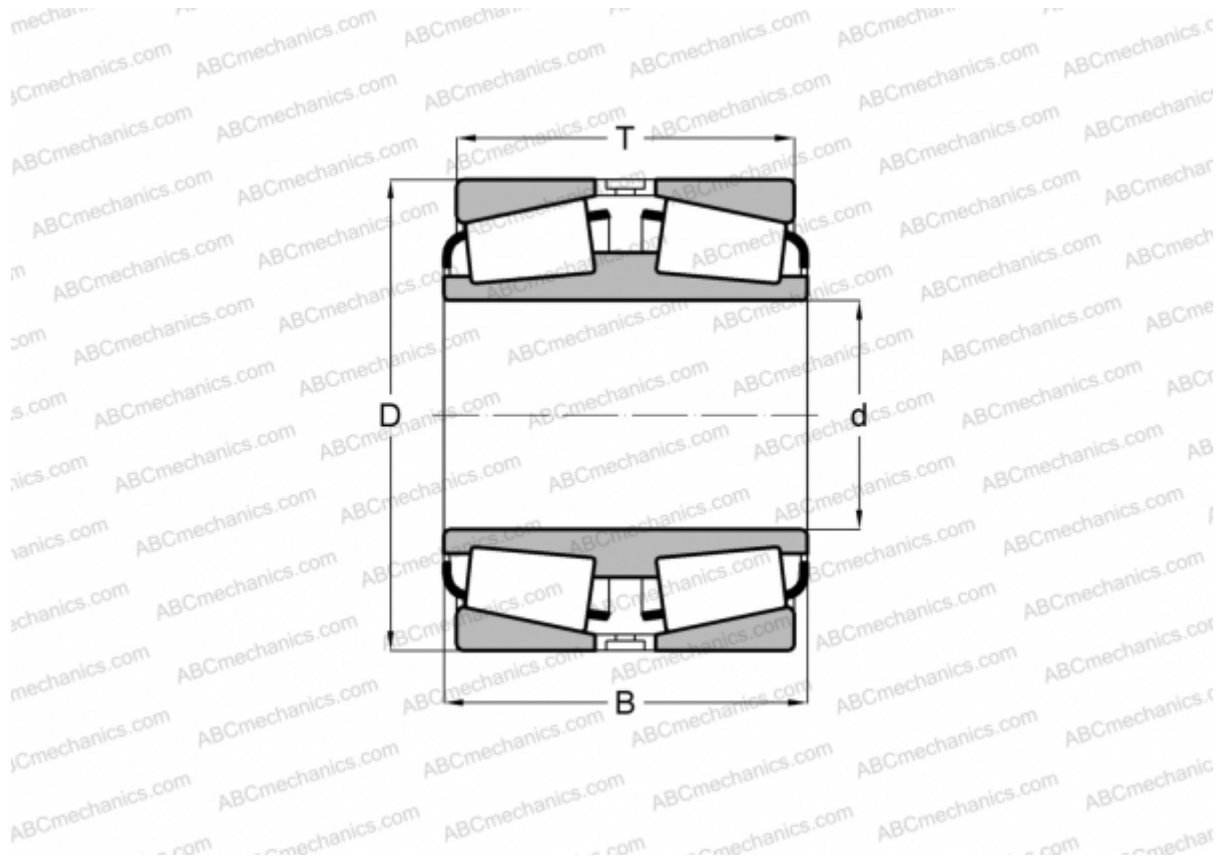

## M270749D/M270710 TIMKEN

Tapered roller bearings

TYPE: Roller bearings, Tapered, Double row, Type TDI, double inner ring

### Technical specification

#### DIMENSIONS, MM

d	447,675
D	635,000
B	223,838
T	223,838

**WEIGHT, KG** 240,640

**MANUFACTURER** [TIMKEN](#)