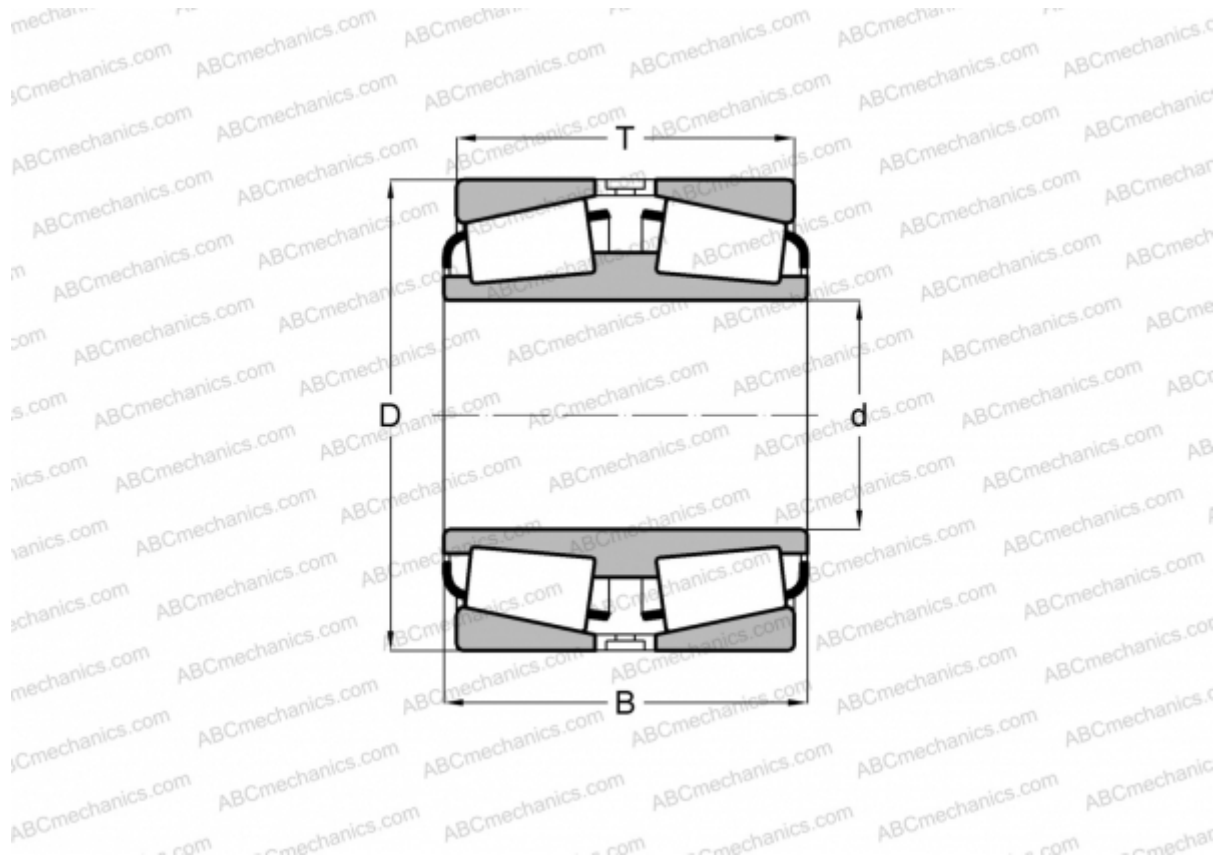

LM272249D/LM272210 TIMKEN

Tapered roller bearings

TYPE: Roller bearings, Tapered, Double row, Type TDI, double inner ring

Technical specification

DIMENSIONS, MM

d	482,600
D	615,950
B	158,750
T	158,750

WEIGHT, KG 115,100