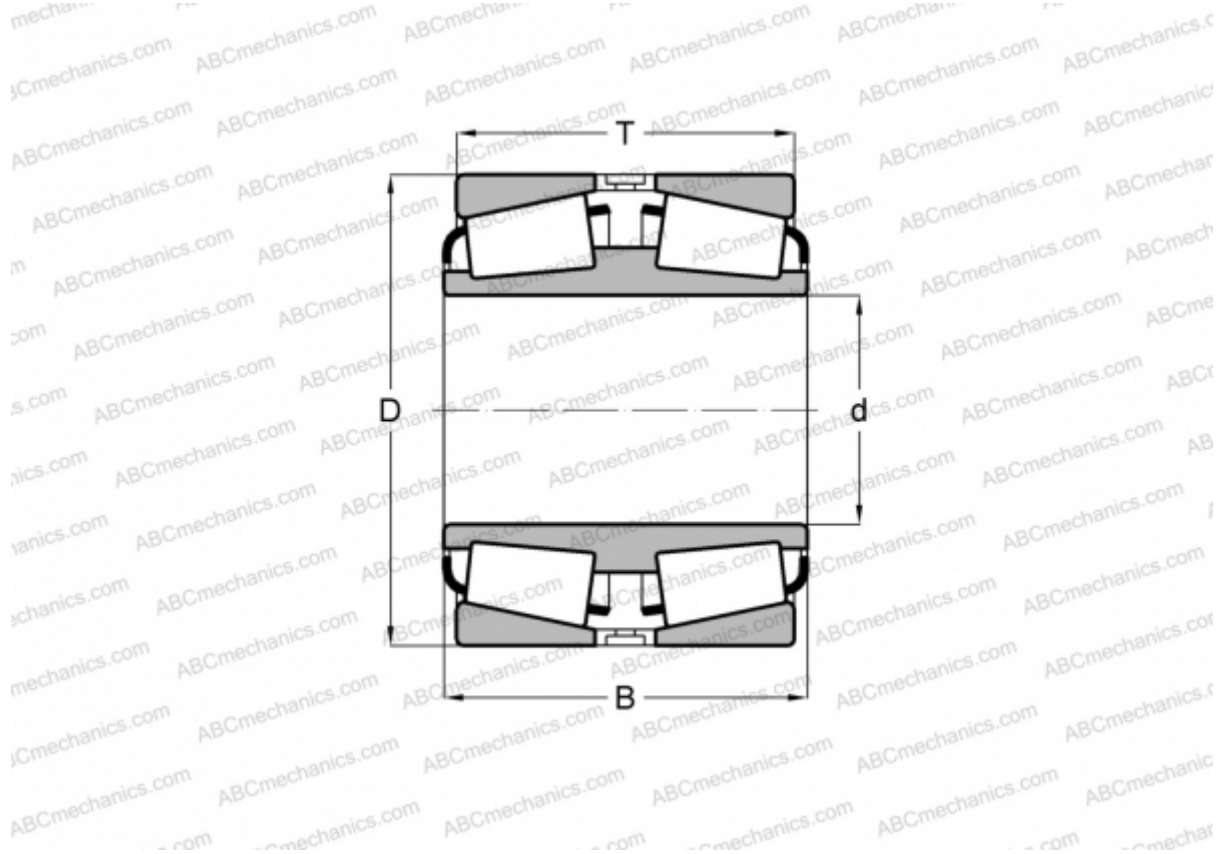

## M275348D/M275310 TIMKEN

Tapered roller bearings

TYPE: Roller bearings, Tapered, Double row, Type TDI, double inner ring

### Technical specification

#### DIMENSIONS, MM

d	519,112
D	736,600
B	258,762
T	258,762

**WEIGHT, KG** 381,640

**MANUFACTURER** [TIMKEN](#)