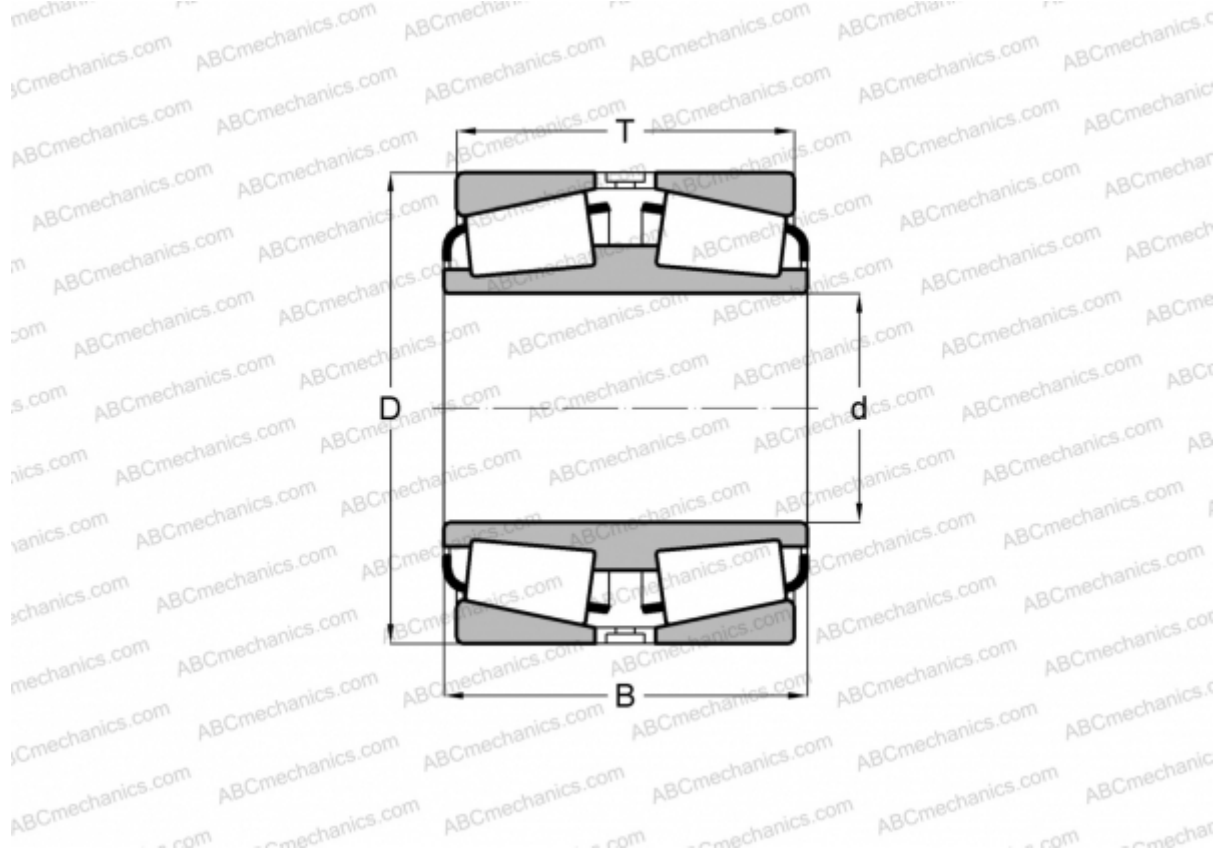

LM278849D/LM278810 TIMKEN

Tapered roller bearings

TYPE: Roller bearings, Tapered, Double row, Type TDI, double inner ring

Technical specification

DIMENSIONS, MM

d	585,788
D	771,525
B	230,188
T	230,188

WEIGHT, KG 302,980