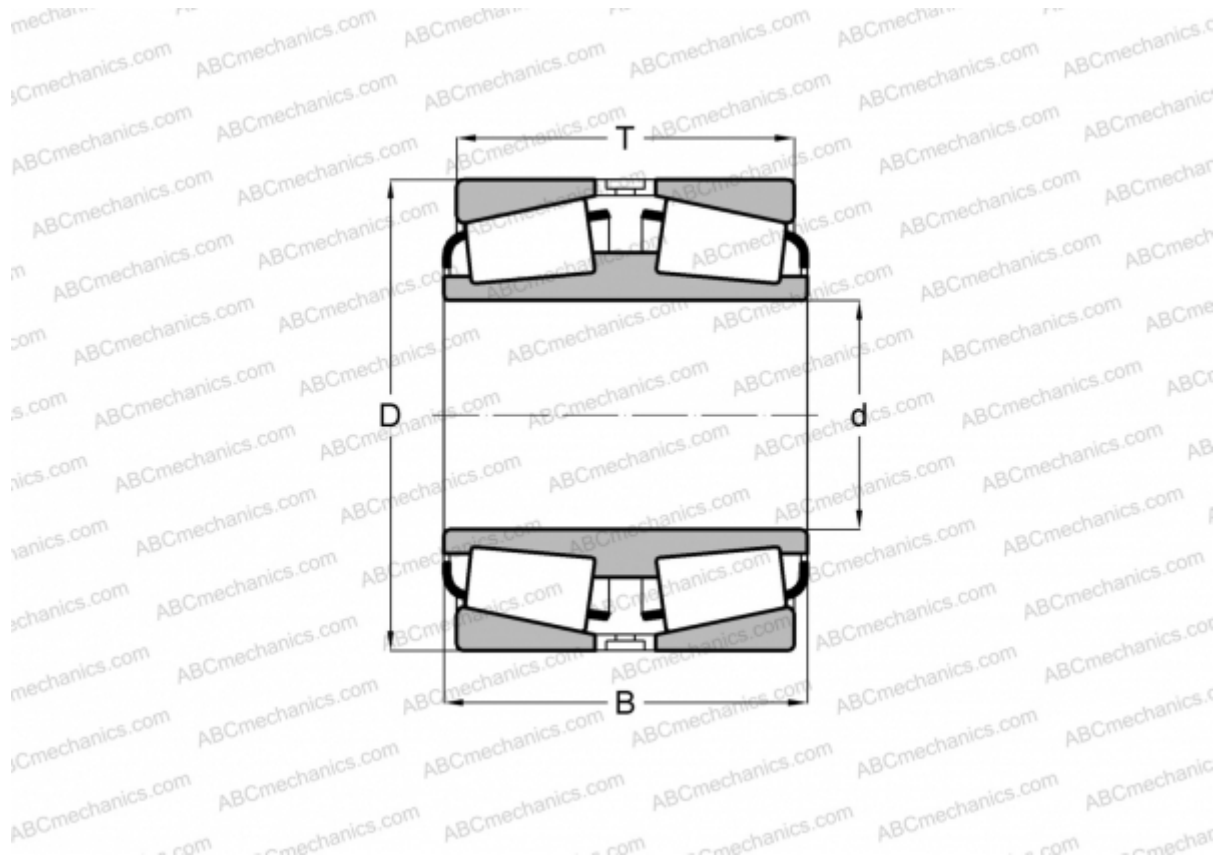

M284249D/M284210 TIMKEN

Tapered roller bearings

TYPE: Roller bearings, Tapered, Double row, Type TDI, double inner ring

Technical specification

DIMENSIONS, MM

d	762,000
D	1079,500
B	381,000
T	381,000

WEIGHT, KG 1176,350