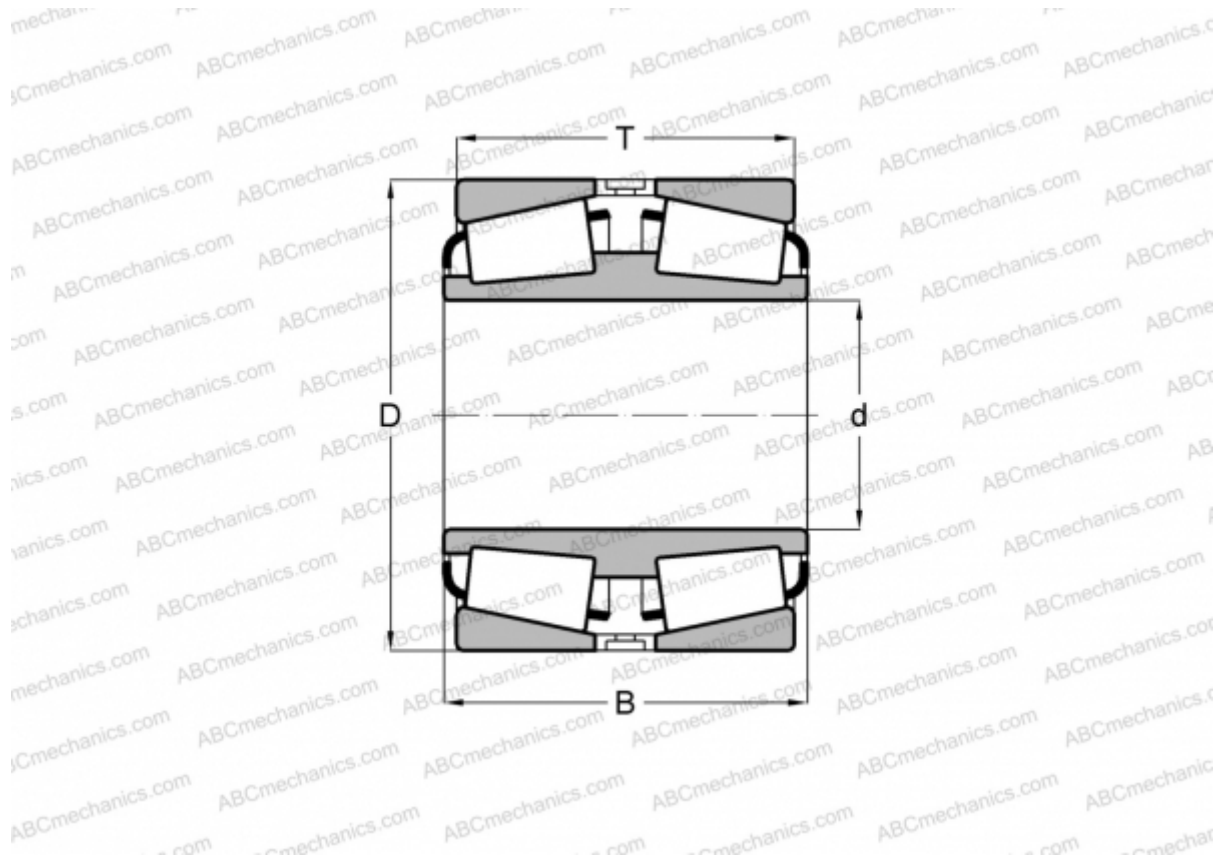

M285848D/M285810 TIMKEN

Tapered roller bearings

TYPE: Roller bearings, Tapered, Double row, Type TDI, double inner ring

Technical specification

DIMENSIONS, MM

d	825,500
D	1168,400
B	409,575
T	409,575

WEIGHT, KG 1478,410