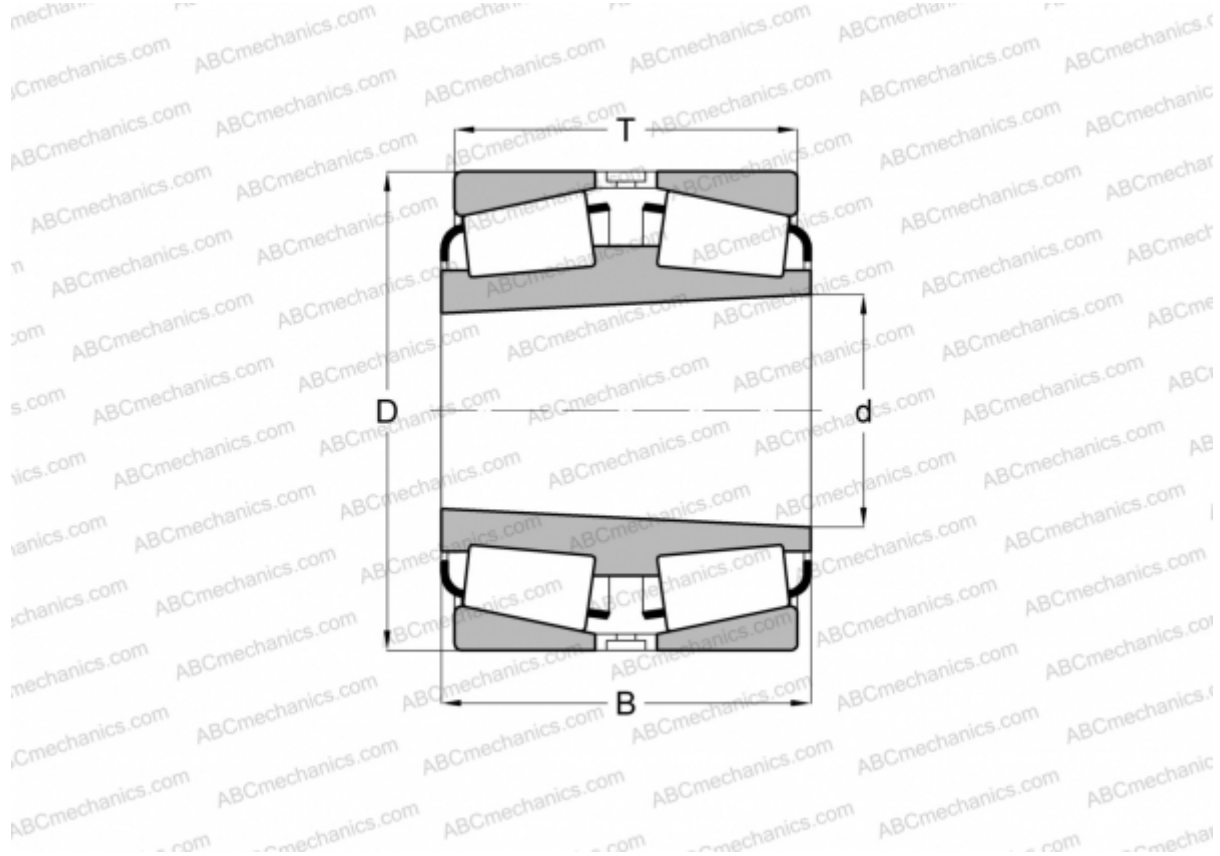

## LM742746TD/LM742710 TIMKEN

Tapered roller bearings

TYPE: Roller bearings, Tapered, Double row, Type TDIIIT, double inner ring, tapered inner bore

### Technical specification

#### DIMENSIONS, MM

d	214,973
D	285,750
B	92,075
T	92,075

**WEIGHT, KG** 16,000

**MANUFACTURER** [TIMKEN](#)