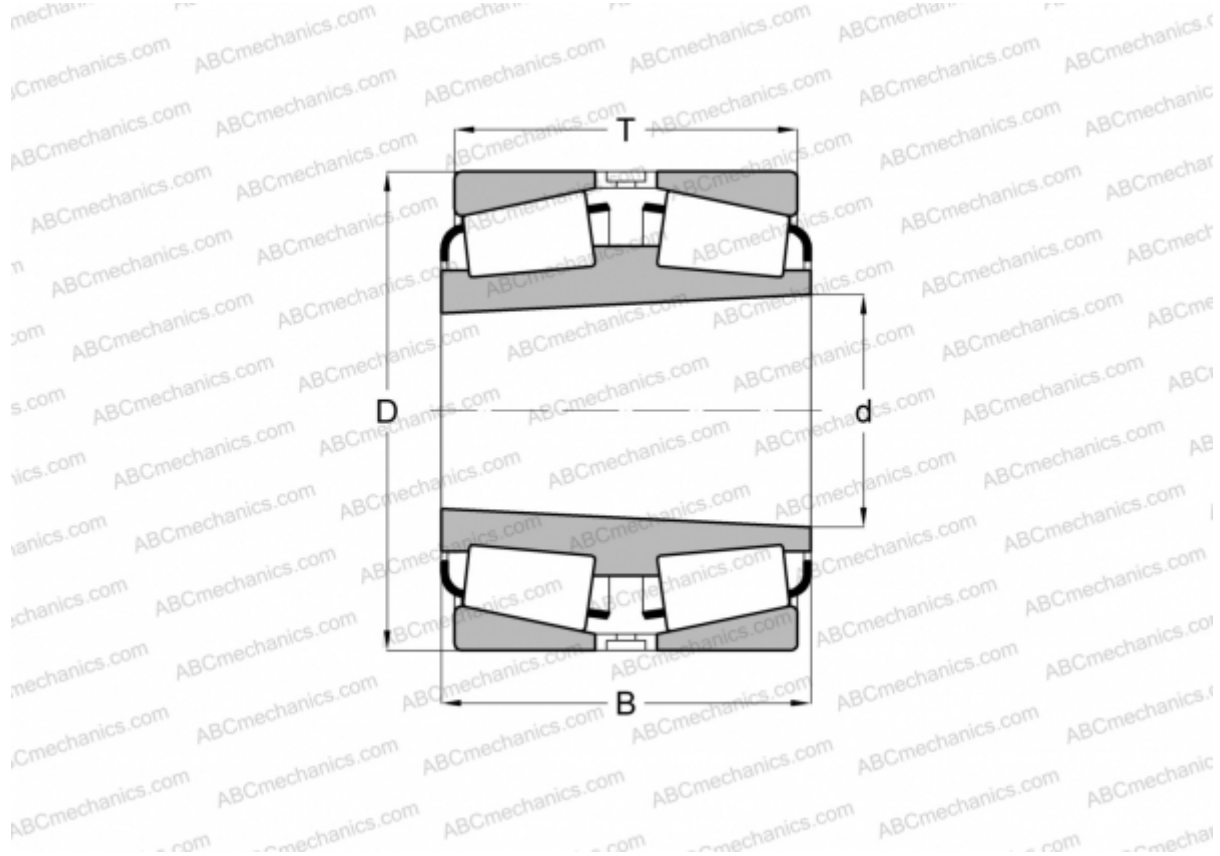

## M244246TD/M244210 TIMKEN

Tapered roller bearings

TYPE: Roller bearings, Tapered, Double row, Type TDIIIT, double inner ring, tapered inner bore

### Technical specification

#### DIMENSIONS, MM

d	219,936
D	314,325
B	123,822
T	115,888

**WEIGHT, KG** 31,680

**MANUFACTURER** [TIMKEN](#)