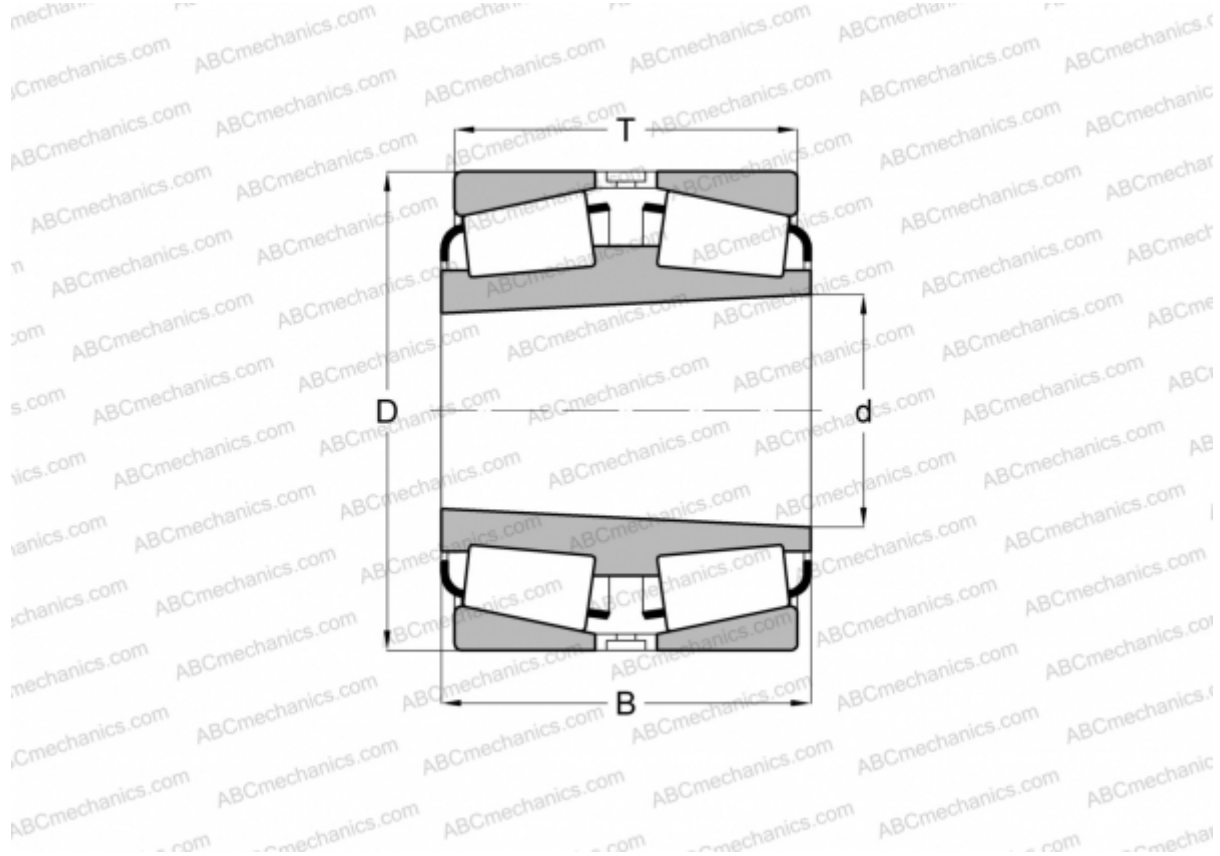

## EE130927TD/131400 TIMKEN

Tapered roller bearings

TYPE: Roller bearings, Tapered, Double row, Type TDIIIT, double inner ring, tapered inner bore

### Technical specification

#### DIMENSIONS, MM

d	234,950
D	355,600
B	184,150
T	184,150

**WEIGHT, KG** 54,200

**MANUFACTURER** [TIMKEN](#)